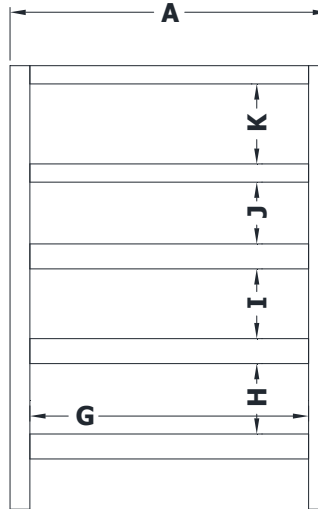

BASE CABINET SPECIFICATIONS

Premier Overlay Collections Ashford, Gentry, Lambiere, Yorkshire, and Zephyr

Cabinet height is 33 1/2". All dimensions are shown in inches rounded up or down to the nearest 1/8".

Also available in 18" and 24" deep, depth does not include doors and drawer fronts which add 3/4".

Model	A	B	C	D	E	G	H	I	J	K
AE1221-	12"	21 3/4"	21"	19 1/4"	5 3/4"	9 3/8"	5 1/4"	5 1/4"	4 5/8"	6 1/8"
AE1521-	15"	21 3/4"	21"	19 1/4"	5 3/4"	12 3/8"	5 1/4"	5 1/4"	4 5/8"	6 1/8"
AE1821-	18"	21 3/4"	21"	19 1/4"	5 3/4"	15 1/4"	5 1/4"	5 1/4"	4 5/8"	6 1/8"
AE2121-	21"	21 3/4"	21"	19 1/4"	5 3/4"	18"	5 1/4"	5 1/4"	4 5/8"	6 1/8"
AE2421-	24"	21 3/4"	21"	19 1/4"	5 3/4"	21"	5 1/4"	5 1/4"	4 5/8"	6 1/8"
AE2721-	27"	21 3/4"	21"	19 1/4"	5 3/4"	24 1/4"	5 1/4"	5 1/4"	4 5/8"	6 1/8"
AE3021-	30"	21 3/4"	21"	19 1/4"	5 3/4"	27"	5 1/4"	5 1/4"	4 5/8"	6 1/8"