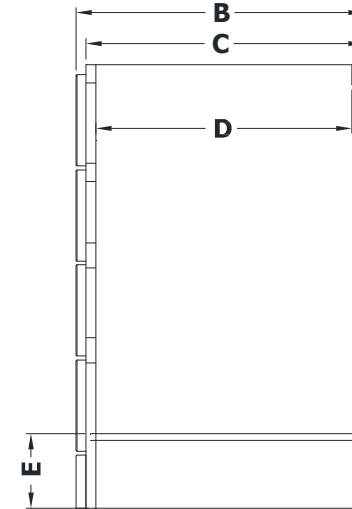

BASE CABINET SPECIFICATIONS

Premier Overlay Collections Ashford, Gentry, Lambiere, Yorkshire, and Zephyr

Cabinet height is 33 1/2". All dimensions are shown in inches rounded up or down to the nearest 1/8".

Also available in 18" and 24" deep, depth does not include doors and drawer fronts which add 3/4".

Model	A	B	C	D	E	G	H	I	J	K
AE1221-	12"	21 3/4"	21"	19 1/4"	5 3/4"	9 3/8"	5 1/4"	5 1/4"	4 5/8"	6 1/8"
AE1521-	15"	21 3/4"	21"	19 1/4"	5 3/4"	12 3/8"	5 1/4"	5 1/4"	4 5/8"	6 1/8"
AE1821-	18"	21 3/4"	21"	19 1/4"	5 3/4"	15 1/4"	5 1/4"	5 1/4"	4 5/8"	6 1/8"
AE2121-	21"	21 3/4"	21"	19 1/4"	5 3/4"	18"	5 1/4"	5 1/4"	4 5/8"	6 1/8"
AE2421-	24"	21 3/4"	21"	19 1/4"	5 3/4"	21"	5 1/4"	5 1/4"	4 5/8"	6 1/8"
AE2721-	27"	21 3/4"	21"	19 1/4"	5 3/4"	24 1/4"	5 1/4"	5 1/4"	4 5/8"	6 1/8"
AE3021-	30"	21 3/4"	21"	19 1/4"	5 3/4"	27"	5 1/4"	5 1/4"	4 5/8"	6 1/8"