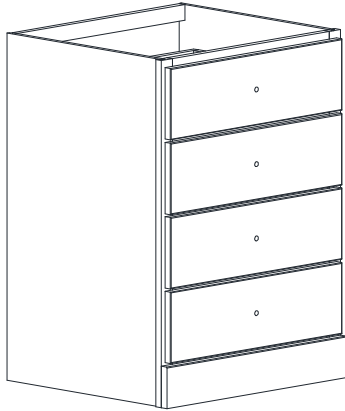

BASE CABINET SPECIFICATIONS

Premier Overlay Collections Ashford, Gentry, Lambiere, Yorkshire, and Zephyr

Cabinet height is 33 1/2". All dimensions are shown in inches rounded up or down to the nearest 1/8".

Also available in 18" and 24" deep, depth does not include doors and drawer fronts which add 3/4".

Model	A	B	C	D	E	G	H	I	J	K
AE1221-	12"	21 3/4"	21"	19 1/4"	5 3/4"	9 3/8"	5 1/4"	5 1/4"	4 5/8"	6 1/8"
AE1521-	15"	21 3/4"	21"	19 1/4"	5 3/4"	12 3/8"	5 1/4"	5 1/4"	4 5/8"	6 1/8"
AE1821-	18"	21 3/4"	21"	19 1/4"	5 3/4"	15 1/4"	5 1/4"	5 1/4"	4 5/8"	6 1/8"
AE2121-	21"	21 3/4"	21"	19 1/4"	5 3/4"	18"	5 1/4"	5 1/4"	4 5/8"	6 1/8"
AE2421-	24"	21 3/4"	21"	19 1/4"	5 3/4"	21"	5 1/4"	5 1/4"	4 5/8"	6 1/8"
AE2721-	27"	21 3/4"	21"	19 1/4"	5 3/4"	24 1/4"	5 1/4"	5 1/4"	4 5/8"	6 1/8"
AE3021-	30"	21 3/4"	21"	19 1/4"	5 3/4"	27"	5 1/4"	5 1/4"	4 5/8"	6 1/8"