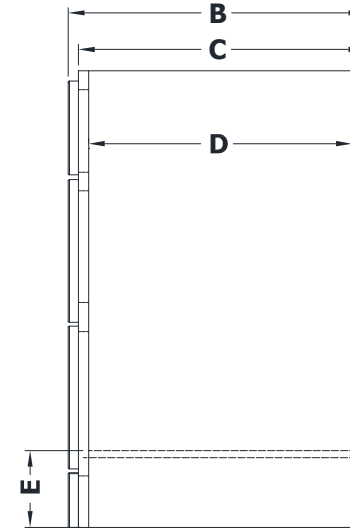

BASE CABINET SPECIFICATIONS

Premier Overlay Collections Ashford, Gentry, Lambiere, Yorkshire and Zephyr

Cabinet height is 33 1/2". All dimensions are shown in inches rounded up or down to the nearest 1/8".
Also available in 18" and 24" deep, depth does not include doors and drawer fronts which add 3/4".

Model	A	B	C	D	E	G	H	I	J
AD1221-	12"	21 3/4"	21"	19 1/4"	5 3/4"	9 3/8"	8 3/4"	8 1/4"	6 1/8"
AD1521-	15"	21 3/4"	21"	19 1/4"	5 3/4"	12 3/8"	8 3/4"	8 1/4"	6 1/8"
AD1821-	18"	21 3/4"	21"	19 1/4"	5 3/4"	15 1/4"	8 3/4"	8 1/4"	6 1/8"
AD2121-	21"	21 3/4"	21"	19 1/4"	5 3/4"	18"	8 3/4"	8 1/4"	6 1/8"
AD2421-	24"	21 3/4"	21"	19 1/4"	5 3/4"	21"	8 3/4"	8 1/4"	6 1/8"
AD2721-	27"	21 3/4"	21"	19 1/4"	5 3/4"	24 1/4"	8 3/4"	8 1/4"	6 1/8"
AD3021-	30"	21 3/4"	21"	19 1/4"	5 3/4"	27"	8 3/4"	8 1/4"	6 1/8"