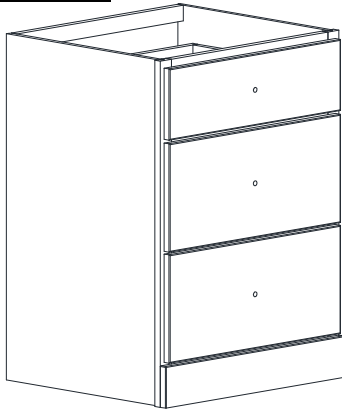

BASE CABINET SPECIFICATIONS

Premier Overlay Collections Ashford, Gentry, Lambiere, Yorkshire and Zephyr

Cabinet height is 33 1/2". All dimensions are shown in inches rounded up or down to the nearest 1/8".
Also available in 18" and 24" deep, depth does not include doors and drawer fronts which add 3/4".

Model	A	B	C	D	E	G	H	I	J
AD1221-	12"	21 3/4"	21"	19 1/4"	5 3/4"	9 3/8"	8 3/4"	8 1/4"	6 1/8"
AD1521-	15"	21 3/4"	21"	19 1/4"	5 3/4"	12 3/8"	8 3/4"	8 1/4"	6 1/8"
AD1821-	18"	21 3/4"	21"	19 1/4"	5 3/4"	15 1/4"	8 3/4"	8 1/4"	6 1/8"
AD2121-	21"	21 3/4"	21"	19 1/4"	5 3/4"	18"	8 3/4"	8 1/4"	6 1/8"
AD2421-	24"	21 3/4"	21"	19 1/4"	5 3/4"	21"	8 3/4"	8 1/4"	6 1/8"
AD2721-	27"	21 3/4"	21"	19 1/4"	5 3/4"	24 1/4"	8 3/4"	8 1/4"	6 1/8"
AD3021-	30"	21 3/4"	21"	19 1/4"	5 3/4"	27"	8 3/4"	8 1/4"	6 1/8"