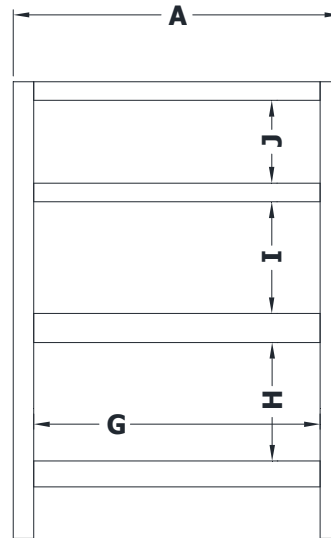

BASE CABINET SPECIFICATIONS

Premier Overlay Collections Ashford, Gentry, Lambiere, Yorkshire and Zephyr

Cabinet height is 33 1/2". All dimensions are shown in inches rounded up or down to the nearest 1/8".
Also available in 18" and 24" deep, depth does not include doors and drawer fronts which add 3/4".

Model	A	B	C	D	E	G	H	I	J
AD1221-	12"	21 3/4"	21"	19 1/4"	5 3/4"	9 3/8"	8 3/4"	8 1/4"	6 1/8"
AD1521-	15"	21 3/4"	21"	19 1/4"	5 3/4"	12 3/8"	8 3/4"	8 1/4"	6 1/8"
AD1821-	18"	21 3/4"	21"	19 1/4"	5 3/4"	15 1/4"	8 3/4"	8 1/4"	6 1/8"
AD2121-	21"	21 3/4"	21"	19 1/4"	5 3/4"	18"	8 3/4"	8 1/4"	6 1/8"
AD2421-	24"	21 3/4"	21"	19 1/4"	5 3/4"	21"	8 3/4"	8 1/4"	6 1/8"
AD2721-	27"	21 3/4"	21"	19 1/4"	5 3/4"	24 1/4"	8 3/4"	8 1/4"	6 1/8"
AD3021-	30"	21 3/4"	21"	19 1/4"	5 3/4"	27"	8 3/4"	8 1/4"	6 1/8"