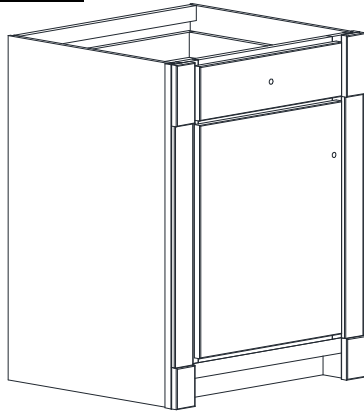

BASE CABINET SPECIFICATIONS

Premier Molding Overlay Collections Estate, Fireside, Heirloom, and Nottingham

3D drawing shows hinged left. For hinged right, replace the "P" in position 7 of the model number with a "G".

Cabinet height is 31 3/8". All dimensions are shown in inches rounded up or down to the nearest 1/8".
Also available in 18" and 24" deep, depth does not include doors and drawer fronts which add 3/4".

Model	A	B	C	D	E	F	G	H	I
CV1521P	15"	21 3/4"	21"	19 1/4"	5 3/4"	18 3/8"	8"	19 1/2"	3 7/8"
CV1821P	18"	21 3/4"	21"	19 1/4"	5 3/4"	18 3/8"	11"	19 1/2"	3 7/8"
CV2121P	21"	21 3/4"	21"	19 1/4"	5 3/4"	18 3/8"	13 5/8"	19 1/2"	3 7/8"
CV2421P	24"	21 3/4"	21"	19 1/4"	5 3/4"	18 3/8"	17 1/8"	19 1/2"	3 7/8"
CV2721P	27"	21 3/4"	21"	19 1/4"	5 3/4"	18 3/8"	20 1/4"	19 1/2"	3 7/8"