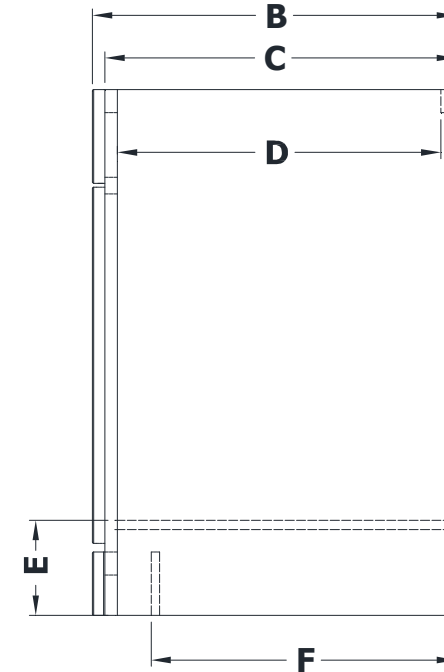

BASE CABINET SPECIFICATIONS

Premier Molding Overlay Collections Estate, Fireside, Heirloom, and Nottingham

3D drawing shows hinged left. For hinged right, replace the "P" in position 7 of the model number with a "G".

Cabinet height is 31 3/8". All dimensions are shown in inches rounded up or down to the nearest 1/8".
Also available in 18" and 24" deep, depth does not include doors and drawer fronts which add 3/4".

Model	A	B	C	D	E	F	G	H	I
CV1521P	15"	21 3/4"	21"	19 1/4"	5 3/4"	18 3/8"	8"	19 1/2"	3 7/8"
CV1821P	18"	21 3/4"	21"	19 1/4"	5 3/4"	18 3/8"	11"	19 1/2"	3 7/8"
CV2121P	21"	21 3/4"	21"	19 1/4"	5 3/4"	18 3/8"	13 5/8"	19 1/2"	3 7/8"
CV2421P	24"	21 3/4"	21"	19 1/4"	5 3/4"	18 3/8"	17 1/8"	19 1/2"	3 7/8"
CV2721P	27"	21 3/4"	21"	19 1/4"	5 3/4"	18 3/8"	20 1/4"	19 1/2"	3 7/8"