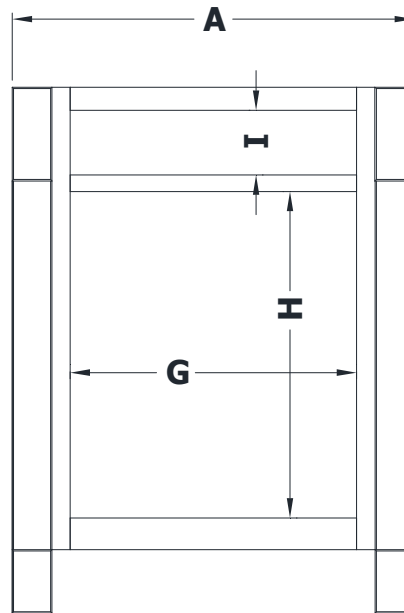

BASE CABINET SPECIFICATIONS

Premier Molding Overlay Collections Estate, Fireside, Heirloom, and Nottingham

3D drawing shows hinged left. For hinged right, replace the "P" in position 7 of the model number with a "G".

Cabinet height is 31 3/8". All dimensions are shown in inches rounded up or down to the nearest 1/8".
Also available in 18" and 24" deep, depth does not include doors and drawer fronts which add 3/4".

Model	A	B	C	D	E	F	G	H	I
CV1521P	15"	21 3/4"	21"	19 1/4"	5 3/4"	18 3/8"	8"	19 1/2"	3 7/8"
CV1821P	18"	21 3/4"	21"	19 1/4"	5 3/4"	18 3/8"	11"	19 1/2"	3 7/8"
CV2121P	21"	21 3/4"	21"	19 1/4"	5 3/4"	18 3/8"	13 5/8"	19 1/2"	3 7/8"
CV2421P	24"	21 3/4"	21"	19 1/4"	5 3/4"	18 3/8"	17 1/8"	19 1/2"	3 7/8"
CV2721P	27"	21 3/4"	21"	19 1/4"	5 3/4"	18 3/8"	20 1/4"	19 1/2"	3 7/8"