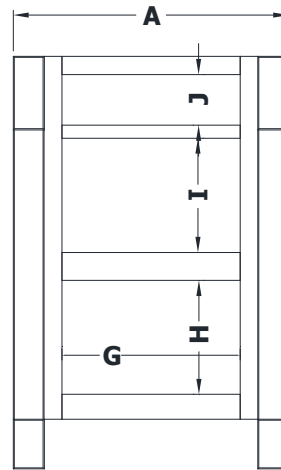

BASE CABINET SPECIFICATIONS

Premier Molding Overlay Collections Estate, Fireside, Heirloom, and Nottingham

Cabinet height is 31 3/8". All dimensions are shown in inches rounded up or down to the nearest 1/8".
Also available in 18" and 24" deep, depth does not include doors and drawer fronts which add 3/4".

Model	A	B	C	D	E	F	G	H	I	J
CD1521-	15"	21 3/4"	21"	19 1/4"	5 3/4"	18 3/8"	8"	8 3/4"	8 3/4"	3 7/8"
CD1821-	18"	21 3/4"	21"	19 1/4"	5 3/4"	18 3/8"	11"	8 3/4"	8 3/4"	3 7/8"
CD2121-	21"	21 3/4"	21"	19 1/4"	5 3/4"	18 3/8"	13 5/8"	8 3/4"	8 3/4"	3 7/8"
CD2421-	24"	21 3/4"	21"	19 1/4"	5 3/4"	18 3/8"	17 1/8"	8 3/4"	8 3/4"	3 7/8"
CD2721-	27"	21 3/4"	21"	19 1/4"	5 3/4"	18 3/8"	20 1/4"	8 3/4"	8 3/4"	3 7/8"
CD3021-	30"	21 3/4"	21"	19 1/4"	5 3/4"	18 3/8"	23"	8 3/4"	8 3/4"	3 7/8"