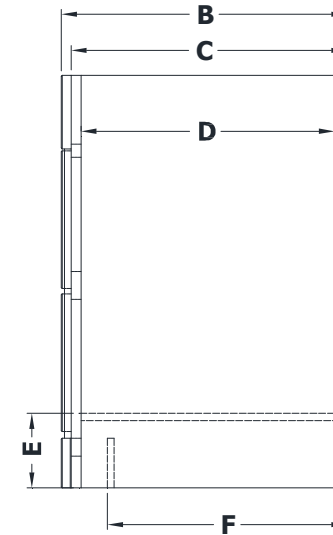

BASE CABINET SPECIFICATIONS

Premier Molding Overlay Collections Estate, Fireside, Heirloom, and Nottingham

Cabinet height is 31 3/8". All dimensions are shown in inches rounded up or down to the nearest 1/8".
Also available in 18" and 24" deep, depth does not include doors and drawer fronts which add 3/4".

Model	A	B	C	D	E	F	G	H	I	J
CD1521-	15"	21 3/4"	21"	19 1/4"	5 3/4"	18 3/8"	8"	8 3/4"	8 3/4"	3 7/8"
CD1821-	18"	21 3/4"	21"	19 1/4"	5 3/4"	18 3/8"	11"	8 3/4"	8 3/4"	3 7/8"
CD2121-	21"	21 3/4"	21"	19 1/4"	5 3/4"	18 3/8"	13 5/8"	8 3/4"	8 3/4"	3 7/8"
CD2421-	24"	21 3/4"	21"	19 1/4"	5 3/4"	18 3/8"	17 1/8"	8 3/4"	8 3/4"	3 7/8"
CD2721-	27"	21 3/4"	21"	19 1/4"	5 3/4"	18 3/8"	20 1/4"	8 3/4"	8 3/4"	3 7/8"
CD3021-	30"	21 3/4"	21"	19 1/4"	5 3/4"	18 3/8"	23"	8 3/4"	8 3/4"	3 7/8"