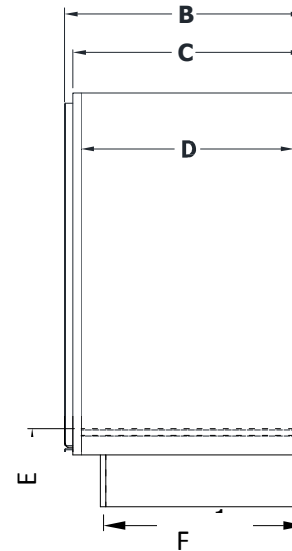

# VANITY SPECIFICATIONS

## Premier Molding Overlay Collections Estate, Fireside, Heirloom, and Nottingham

3D drawing shows hinged left. For hinged right, replace the "L" in position 7 of the model number with a "R".

Cabinet height is 33 1/2". All dimensions are shown in inches rounded up or down to the nearest 1/8". Available in 18" deep, depth does not include doors and drawer fronts which add 3/4".

Model	A	B	C	D	E	F	G	H
BH1821L	21"	21 3/4"	21"	19 1/4"	5 3/4"	18 1/4"	15 3/8"	26 1/2"