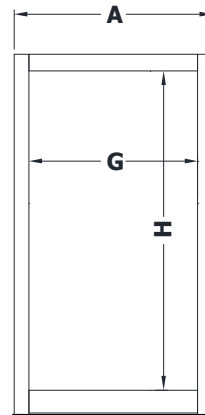

# VANITY SPECIFICATIONS

## Premier Molding Overlay Collections Estate, Fireside, Heirloom, and Nottingham

3D drawing shows hinged left. For hinged right, replace the "L" in position 7 of the model number with a "R".

Cabinet height is 33 1/2". All dimensions are shown in inches rounded up or down to the nearest 1/8". Available in 18" deep, depth does not include doors and drawer fronts which add 3/4".

Model	A	B	C	D	E	F	G	H
BH1821L	21"	21 3/4"	21"	19 1/4"	5 3/4"	18 1/4"	15 3/8"	26 1/2"