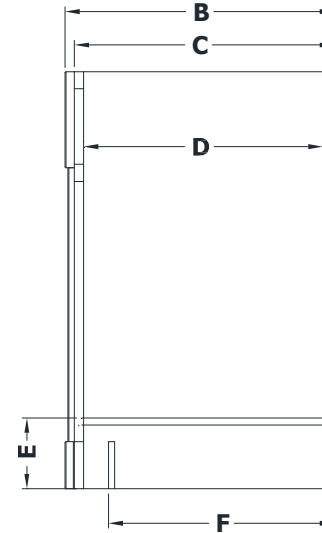

BASE CABINET SPECIFICATIONS

Premier Molding Overlay Collections Estate, Fireside, Heirloom, and Nottingham

3D drawing shows hinged left. For hinged right, replace the "P" in position 7 of the model number with a "G".

Cabinet height is 33 1/2". All dimensions are shown in inches rounded up or down to the nearest 1/8".
Also available in 18" and 24" deep, depth does not include doors and drawer fronts which add 3/4".

Model	A	B	C	D	E	F	G	H	I
AV1521P	15"	21 3/4"	21"	19 1/4"	5 3/4"	18 3/8"	8"	19"	6 1/8"
AV1821P	18"	21 3/4"	21"	19 1/4"	5 3/4"	18 3/8"	11"	19"	6 1/8"
AV2121P	21"	21 3/4"	21"	19 1/4"	5 3/4"	18 3/8"	13 5/8"	19"	6 1/8"
AV2421P	24"	21 3/4"	21"	19 1/4"	5 3/4"	18 3/8"	17 1/8"	19"	6 1/8"
AV2721P	27"	21 3/4"	21"	19 1/4"	5 3/4"	18 3/8"	20 1/4"	19"	6 1/8"