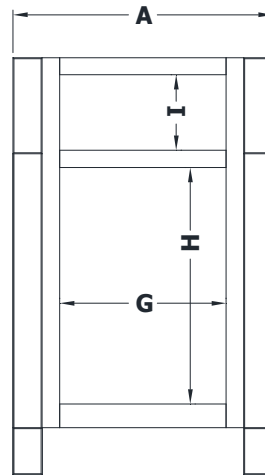

BASE CABINET SPECIFICATIONS

Premier Molding Overlay Collections Estate, Fireside, Heirloom, and Nottingham

3D drawing shows hinged left. For hinged right, replace the "P" in position 7 of the model number with a "G".

Cabinet height is 33 1/2". All dimensions are shown in inches rounded up or down to the nearest 1/8".
Also available in 18" and 24" deep, depth does not include doors and drawer fronts which add 3/4".

Model	A	B	C	D	E	F	G	H	I
AV1521P	15"	21 3/4"	21"	19 1/4"	5 3/4"	18 3/8"	8"	19"	6 1/8"
AV1821P	18"	21 3/4"	21"	19 1/4"	5 3/4"	18 3/8"	11"	19"	6 1/8"
AV2121P	21"	21 3/4"	21"	19 1/4"	5 3/4"	18 3/8"	13 5/8"	19"	6 1/8"
AV2421P	24"	21 3/4"	21"	19 1/4"	5 3/4"	18 3/8"	17 1/8"	19"	6 1/8"
AV2721P	27"	21 3/4"	21"	19 1/4"	5 3/4"	18 3/8"	20 1/4"	19"	6 1/8"