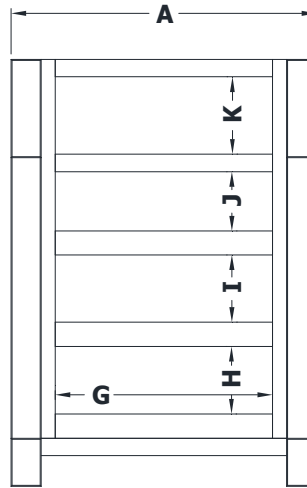

BASE CABINET SPECIFICATIONS

Premier Molding Overlay Collections Estate, Fireside, Heirloom, and Nottingham

Cabinet height is 33 1/2". All dimensions are shown in inches rounded up or down to the nearest 1/8".
Also available in 18" and 24" deep, depth does not include doors and drawer fronts which add 3/4".

Model	A	B	C	D	E	F	G	H	I	J	K
AE1521-	15"	21 3/4"	21"	19 1/4"	5 3/4"	18 3/8"	8"	5 1/4"	5 1/4"	4 5/8"	6 1/8"
AE1821-	18"	21 3/4"	21"	19 1/4"	5 3/4"	18 3/8"	11"	5 1/4"	5 1/4"	4 5/8"	6 1/8"
AE2121-	21"	21 3/4"	21"	19 1/4"	5 3/4"	18 3/8"	13 5/8"	5 1/4"	5 1/4"	4 5/8"	6 1/8"
AE2421-	24"	21 3/4"	21"	19 1/4"	5 3/4"	18 3/8"	17 1/8"	5 1/4"	5 1/4"	4 5/8"	6 1/8"
AE2721-	27"	21 3/4"	21"	19 1/4"	5 3/4"	18 3/8"	20 1/4"	5 1/4"	5 1/4"	4 5/8"	6 1/8"
AE3021-	30"	21 3/4"	21"	19 1/4"	5 3/4"	18 3/8"	23"	5 1/4"	5 1/4"	4 5/8"	6 1/8"