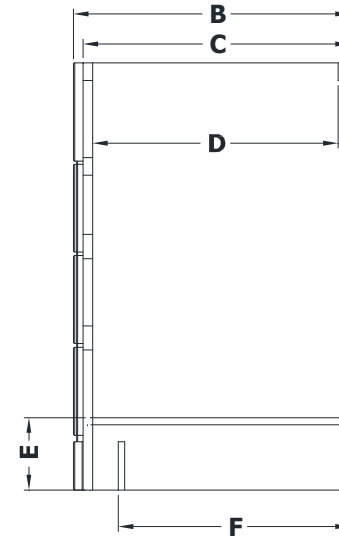

BASE CABINET SPECIFICATIONS

Premier Molding Overlay Collections Estate, Fireside, Heirloom, and Nottingham

Cabinet height is 33 1/2". All dimensions are shown in inches rounded up or down to the nearest 1/8".
Also available in 18" and 24" deep, depth does not include doors and drawer fronts which add 3/4".

Model	A	B	C	D	E	F	G	H	I	J	K
AE1521-	15"	21 3/4"	21"	19 1/4"	5 3/4"	18 3/8"	8"	5 1/4"	5 1/4"	4 5/8"	6 1/8"
AE1821-	18"	21 3/4"	21"	19 1/4"	5 3/4"	18 3/8"	11"	5 1/4"	5 1/4"	4 5/8"	6 1/8"
AE2121-	21"	21 3/4"	21"	19 1/4"	5 3/4"	18 3/8"	13 5/8"	5 1/4"	5 1/4"	4 5/8"	6 1/8"
AE2421-	24"	21 3/4"	21"	19 1/4"	5 3/4"	18 3/8"	17 1/8"	5 1/4"	5 1/4"	4 5/8"	6 1/8"
AE2721-	27"	21 3/4"	21"	19 1/4"	5 3/4"	18 3/8"	20 1/4"	5 1/4"	5 1/4"	4 5/8"	6 1/8"
AE3021-	30"	21 3/4"	21"	19 1/4"	5 3/4"	18 3/8"	23"	5 1/4"	5 1/4"	4 5/8"	6 1/8"