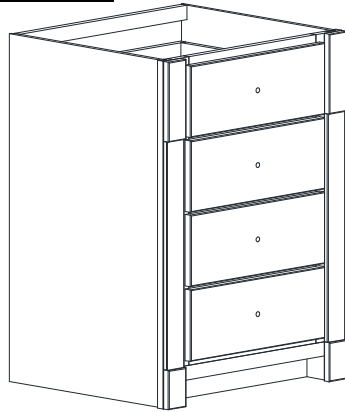

BASE CABINET SPECIFICATIONS

Premier Molding Overlay Collections Estate, Fireside, Heirloom, and Nottingham

Cabinet height is 33 1/2". All dimensions are shown in inches rounded up or down to the nearest 1/8".
Also available in 18" and 24" deep, depth does not include doors and drawer fronts which add 3/4".

Model	A	B	C	D	E	F	G	H	I	J	K
AE1521-	15"	21 3/4"	21"	19 1/4"	5 3/4"	18 3/8"	8"	5 1/4"	5 1/4"	4 5/8"	6 1/8"
AE1821-	18"	21 3/4"	21"	19 1/4"	5 3/4"	18 3/8"	11"	5 1/4"	5 1/4"	4 5/8"	6 1/8"
AE2121-	21"	21 3/4"	21"	19 1/4"	5 3/4"	18 3/8"	13 5/8"	5 1/4"	5 1/4"	4 5/8"	6 1/8"
AE2421-	24"	21 3/4"	21"	19 1/4"	5 3/4"	18 3/8"	17 1/8"	5 1/4"	5 1/4"	4 5/8"	6 1/8"
AE2721-	27"	21 3/4"	21"	19 1/4"	5 3/4"	18 3/8"	20 1/4"	5 1/4"	5 1/4"	4 5/8"	6 1/8"
AE3021-	30"	21 3/4"	21"	19 1/4"	5 3/4"	18 3/8"	23"	5 1/4"	5 1/4"	4 5/8"	6 1/8"