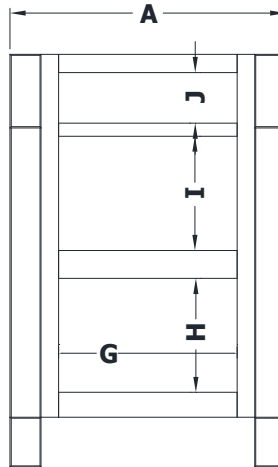

# BASE CABINET SPECIFICATIONS

## Premier Molding Overlay Collections Estate, Fireside, Heirloom, and Nottingham

Cabinet height is 33 1/2". All dimensions are shown in inches rounded up or down to the nearest 1/8".  
Also available in 18" and 24" deep, depth does not include doors and drawer fronts which add 3/4".

Model	A	B	C	D	E	F	G	H	I	J
AD1521-	15"	21 3/4"	21"	19 1/4"	5 3/4"	18 3/8"	8"	8 3/4"	8 1/4"	6 1/8"
AD1821-	18"	21 3/4"	21"	19 1/4"	5 3/4"	18 3/8"	11"	8 3/4"	8 1/4"	6 1/8"
AD2121-	21"	21 3/4"	21"	19 1/4"	5 3/4"	18 3/8"	13 5/8"	8 3/4"	8 1/4"	6 1/8"
AD2421-	24"	21 3/4"	21"	19 1/4"	5 3/4"	18 3/8"	17 1/8"	8 3/4"	8 1/4"	6 1/8"
AD2721-	27"	21 3/4"	21"	19 1/4"	5 3/4"	18 3/8"	20 1/4"	8 3/4"	8 1/4"	6 1/8"
AD3021-	30"	21 3/4"	21"	19 1/4"	5 3/4"	18 3/8"	23"	8 3/4"	8 1/4"	6 1/8"