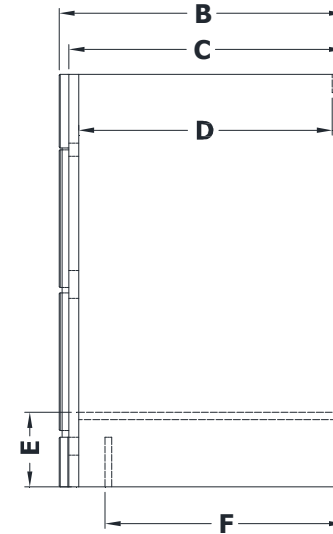

# BASE CABINET SPECIFICATIONS

## Premier Molding Overlay Collections Estate, Fireside, Heirloom, and Nottingham

Cabinet height is 33 1/2". All dimensions are shown in inches rounded up or down to the nearest 1/8".  
Also available in 18" and 24" deep, depth does not include doors and drawer fronts which add 3/4".

Model	A	B	C	D	E	F	G	H	I	J
AD1521-	15"	21 3/4"	21"	19 1/4"	5 3/4"	18 3/8"	8"	8 3/4"	8 1/4"	6 1/8"
AD1821-	18"	21 3/4"	21"	19 1/4"	5 3/4"	18 3/8"	11"	8 3/4"	8 1/4"	6 1/8"
AD2121-	21"	21 3/4"	21"	19 1/4"	5 3/4"	18 3/8"	13 5/8"	8 3/4"	8 1/4"	6 1/8"
AD2421-	24"	21 3/4"	21"	19 1/4"	5 3/4"	18 3/8"	17 1/8"	8 3/4"	8 1/4"	6 1/8"
AD2721-	27"	21 3/4"	21"	19 1/4"	5 3/4"	18 3/8"	20 1/4"	8 3/4"	8 1/4"	6 1/8"
AD3021-	30"	21 3/4"	21"	19 1/4"	5 3/4"	18 3/8"	23"	8 3/4"	8 1/4"	6 1/8"