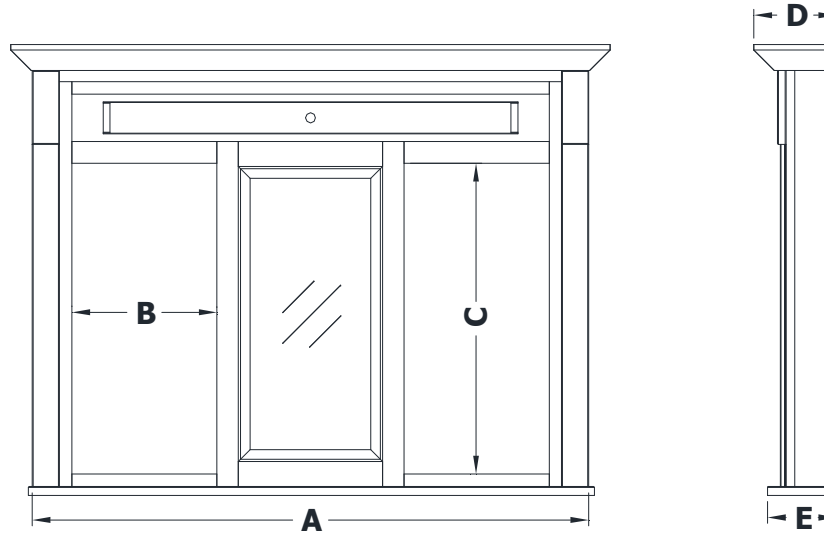

MIRRORED CABINET WITH LIGHTS SPECIFICATIONS

Premier Molding Overlay Collections
Estate, Fireside, Heirloom, and Nottingham

Cabinet height is 38 7/8", Cabinet Depth is 4 1/2".

Monterey medicine cabinets are 38 3/4" and have no sill.

Sill adds 1" to cabinet width, Crown adds 2 3/4" to the width.

The Electrical box opening is centered and 2 3/4" down from the top.

All dimensions are shown in inches rounded up or down to the nearest 1/8".

| Model | A | B | C | D | E |
|---------|-----|---------|---------|----|----|
| BM42PL- | 42" | 9 5/8" | 26 3/4" | 6" | 6" |
| BM48PL- | 48" | 12 5/8" | 26 3/4" | 6" | 6" |