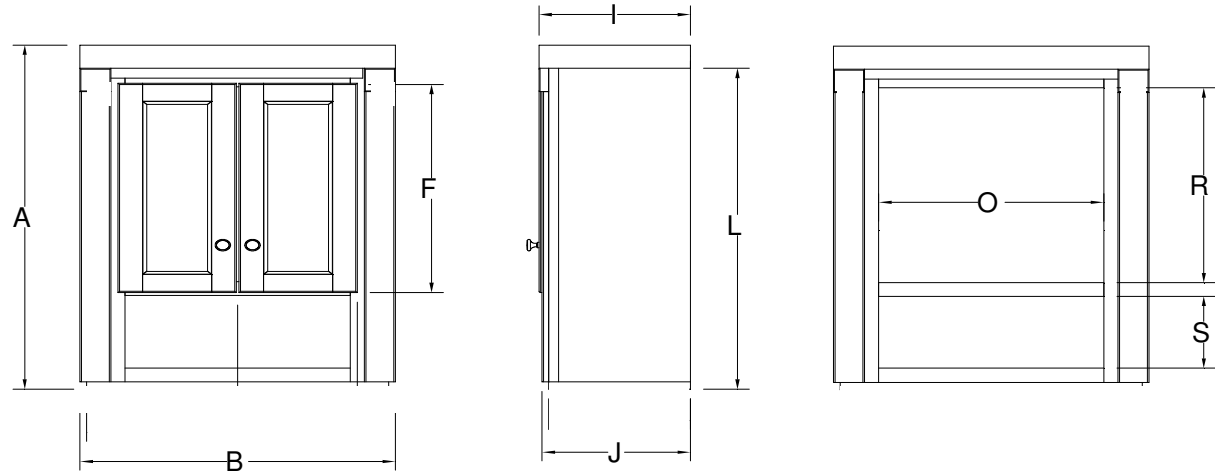

TOILET TOPPER

Table Legged Collection Collections Parkway and Ovation

All dimensions are shown in inches rounded up or down to the nearest 1/8".

Model	A	B	F	I	J	L	O	R	S
WT2108	30"	24"	21 1/4"	9 1/4"	8 1/2"	28 1/2"	17 1/16"	19 11/16"	4 1/8"
WT2410	33 1/4"	24"	21 1/4"	11 3/4"	11"	31 7/8"	17 1/16"	18 7/8"	7 3/4"