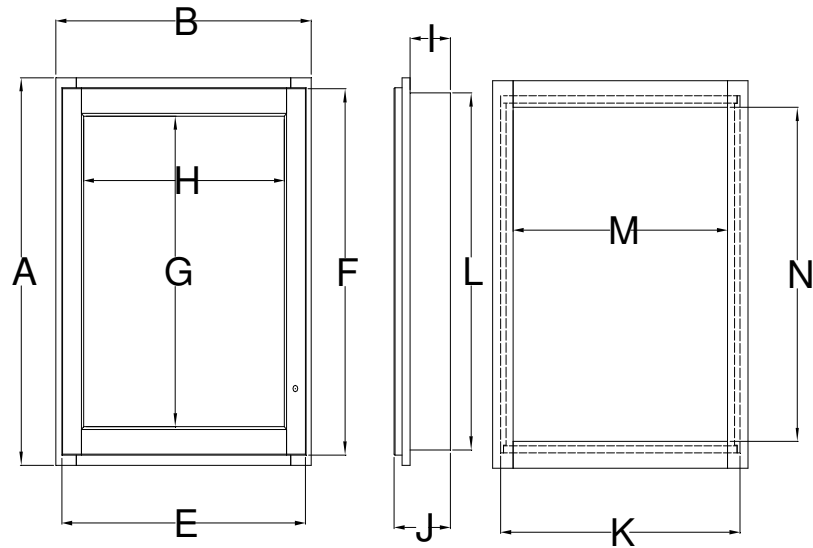

# MIRRORED CABINET SPECIFICATIONS

Premier Overlay and Molding Overlay Collections  
 Ashford, Gentry, Lambiere, Yorkshire, and Zephyr  
 Estate, Fireside, Heirloom, and Nottingham

3D drawing shows Hinge left. For hinge right, replace the "L" in position 7 of the model number with a "R".

All dimensions are shown in inches rounded up or down to the nearest 1/8".

Model	A	B	E	F	G	H	I	J	K	L	M	N
BM24RML	28"	24"	26 1/2"	23"	22 1/2"	23"	3 1/4"	5"	22 1/4"	25 3/4"	20 1/4"	24 1/4"