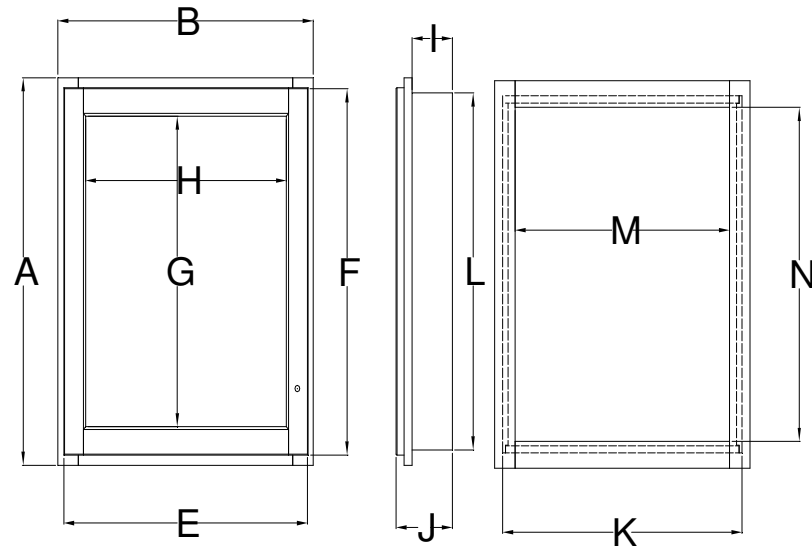

MIRRORED CABINET SPECIFICATIONS

Premier Overlay and Molding Overlay Collections
 Ashford, Gentry, Lambiere, Yorkshire, and Zephyr
 Estate, Fireside, Heirloom, and Nottingham

3D drawing shows Hinge left. For hinge right, replace the "L" in position 7 of the model number with a "R".

All dimensions are shown in inches rounded up or down to the nearest 1/8".

Model	A	B	C	D	E	F	G	H	I	J	K	L
BM16RML	26"	16"	11 3/4"	22 3/4"	14 1/2"	24 1/2"	20 1/2"	10 5/8"	3 1/2"	4 3/4"	13 1/2"	23 7/8"