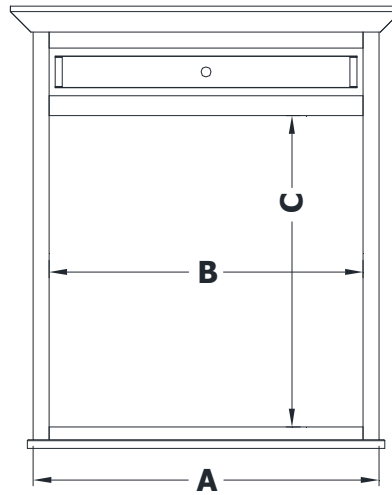

RECESSED MIRRORED CABINET WITH LIGHTS SPECIFICATIONS

Premier Overlay Collections
Ashford, Gentry, and Lambiere

Cabinet height is 38 1/8".

The Lambiere cabinet height is 37 1/4", crown adds 1 1/4" to width.

Sill adds 1" to cabinet width, Crown adds 2 3/4" to the width.

Electrical box opening is centered and 3 3/8" from the top.

All dimensions are shown in inches rounded up or down to the nearest 1/8".

Model	A	B	C	D	E	F
BM30RL-	30"	27 1/4"	26 7/8"	4"	28 3/8"	6 1/8"