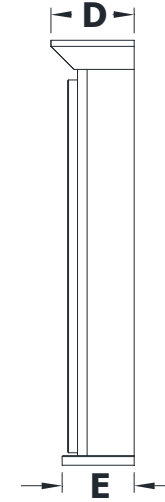

MIRRORED CABINET SPECIFICATIONS

Premier Overlay Collections
Ashford, and Gentry

Cabinet height is 32 3/4", Cabinet Depth is 4 1/2".

Sill adds 1" to cabinet width, Crown adds 2 3/4" to the width.

All dimensions are shown in inches rounded up or down to the nearest 1/8".

Model	A	B	C	D	E
BM36PM-	36"	8 1/2"	26 3/4"	5 1/8"	5 5/8"
BM42PM-	42"	11 1/2"	26 3/4"	5 1/8"	5 5/8"
BM48PM-	48"	11 5/8"	26 3/4"	5 1/8"	5 5/8"