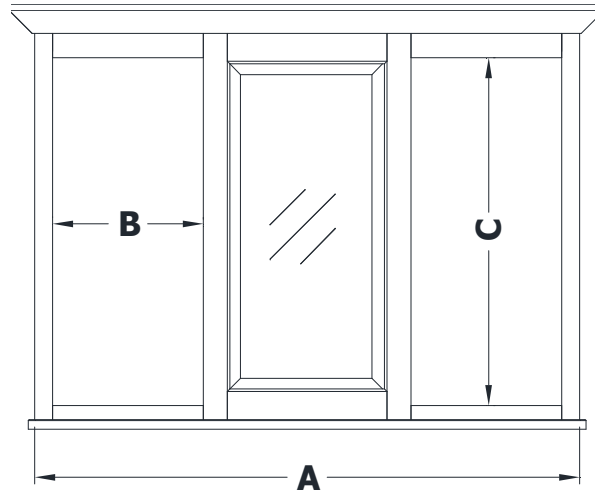

MIRRORED CABINET SPECIFICATIONS

Premier Overlay Collections
Ashford, and Gentry

Cabinet height is 32 3/4", Cabinet Depth is 4 1/2".

Sill adds 1" to cabinet width, Crown adds 2 3/4" to the width.

All dimensions are shown in inches rounded up or down to the nearest 1/8".

Model	A	B	C	D	E
BM36PM-	36"	8 1/2"	26 3/4"	5 1/8"	5 5/8"
BM42PM-	42"	11 1/2"	26 3/4"	5 1/8"	5 5/8"
BM48PM-	48"	11 5/8"	26 3/4"	5 1/8"	5 5/8"