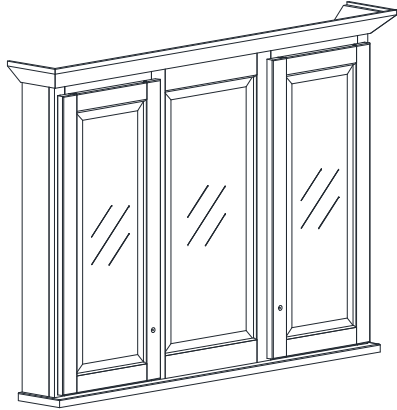

MIRRORED CABINET SPECIFICATIONS

Premier Overlay Collections
Ashford, and Gentry

Cabinet height is 32 3/4", Cabinet Depth is 4 1/2".

Sill adds 1" to cabinet width, Crown adds 2 3/4" to the width.

All dimensions are shown in inches rounded up or down to the nearest 1/8".