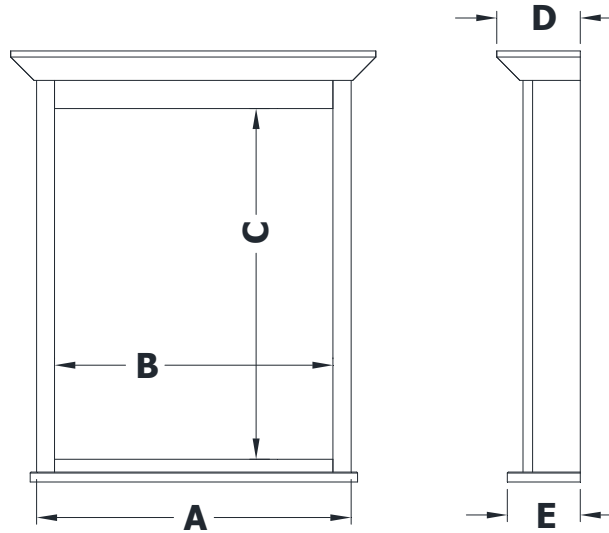

MIRRORED CABINET SPECIFICATIONS

Premier Overlay Collections
Ashford, and Gentry

Cabinet height is 32 3/4", Cabinet Depth is 4 1/2".

Sill adds 1" to cabinet width, Crown adds 2 3/4" to the width.

All dimensions are shown in inches rounded up or down to the nearest 1/8".

Model	A	B	C	D	E
BM30PM-	30"	27 1/4"	26 3/4"	6"	5 5/8"