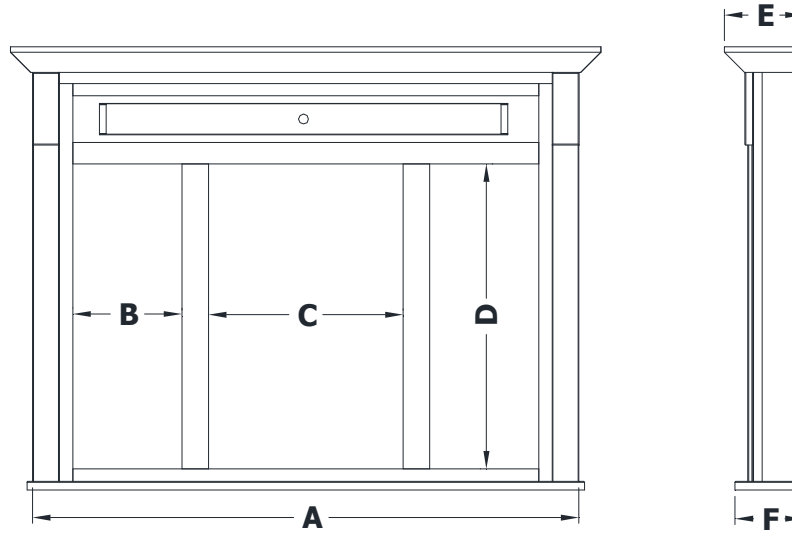

# MIRRORED CABINET WITH LIGHTS SPECIFICATIONS

Premier Overlay Collections  
Ashford, and Gentry

Cabinet height is 38 1/8", Cabinet Depth is 4 1/2".

Monterey medicine cabinets are 38 3/4" and have no sill.

Sill adds 1" to cabinet width, Crown adds 2 3/4" to the width.

The Electrical box opening is centered and 3 3/8" down from the top.

All dimensions are shown in inches rounded up or down to the nearest 1/8".

Model	A	B	C	D	E	F
BM48PLL	48"	8 3/4"	23"	26 3/4"	6"	5 5/8"