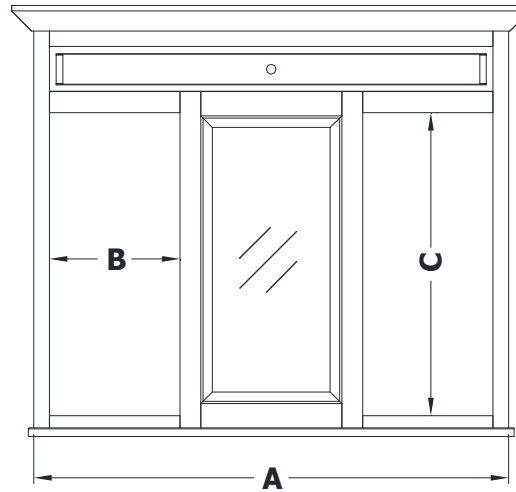

# MIRRORED CABINET WITH LIGHTS SPECIFICATIONS

Premier Overlay Collections  
Ashford, and Gentry

Cabinet height is 38 1/8", Cabinet Depth is 4 1/2".

Sill adds 1" to cabinet width, Crown adds 2 3/4" to the width.

Electrical box is centered and 3 3/8" down from the top.

All dimensions are shown in inches rounded up or down to the nearest 1/8".

\*\*\*For electrical box openings on the 48" cabinet refer to S25-OV-BMPLL2.

Model	A	B	C	D	E
BM36PL-	36"	8 1/2"	26 3/4"	6"	5 5/8"
BM42PL-	42"	11 1/2"	26 3/4"	6"	5 5/8"
BM48PL-	48"	11 5/8"	26 3/4"	6"	5 5/8"