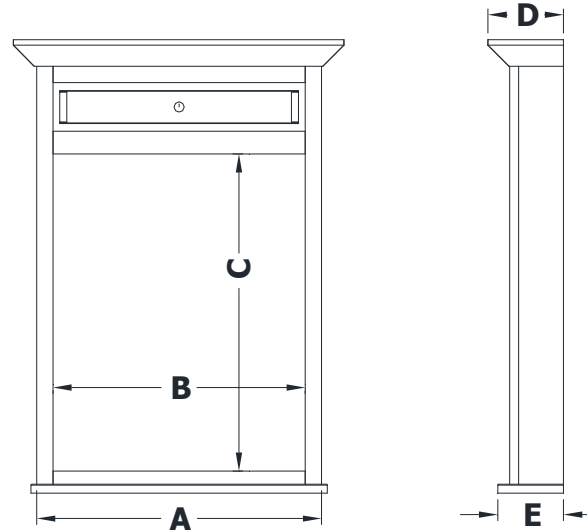

# MIRRORED CABINET WITH LIGHTS SPECIFICATIONS

Premier Overlay Collections  
Ashford, and Gentry

Cabinet height is 38 1/8", Cabinet Depth is 4 1/2".

Sill adds 1" to cabinet width, Crown adds 2 3/4" to the width.

Electrical box opening is centered and 3 3/8" from the top.

All dimensions are shown in inches rounded up or down to the nearest 1/8".

Model	A	B	C	D	E
BM30PL-	30"	27 1/4"	26 3/4"	6"	5 5/8"