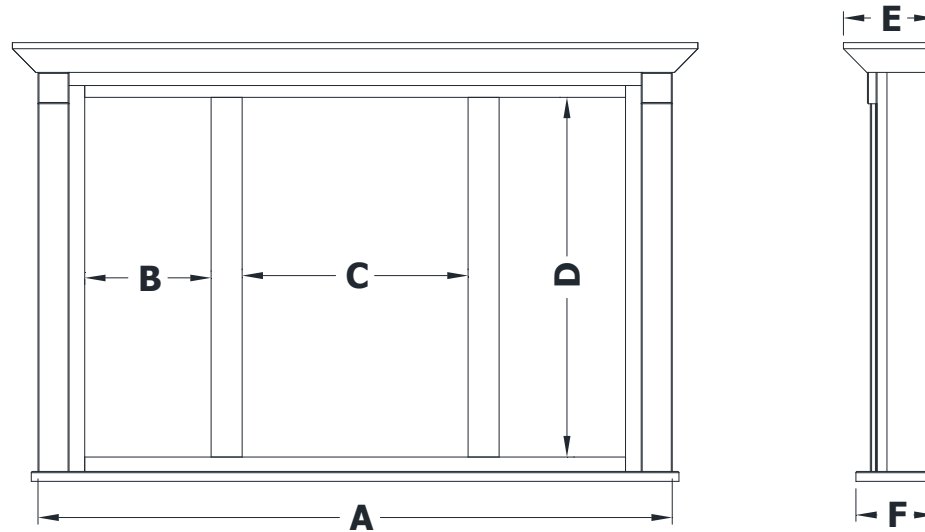

# MIRRORED CABINET SPECIFICATIONS

Premier Molding Overlay Collections  
Estate, Fireside, Heirloom, and Nottingham

Cabinet height is 33 1/8", Cabinet Depth is 4 1/2".  
 Monterey medicine cabinets are 32 3/4" and have no sill.  
 Sill adds 1" to cabinet width, Crown adds 2 3/4" to the width.  
 All dimensions are shown in inches rounded up or down to the nearest 1/8".

Model	A	B	C	D	E	F
<b>BM48PML</b>	48"	9 5/8"	17 1/8"	27 1/8"	6"	6"