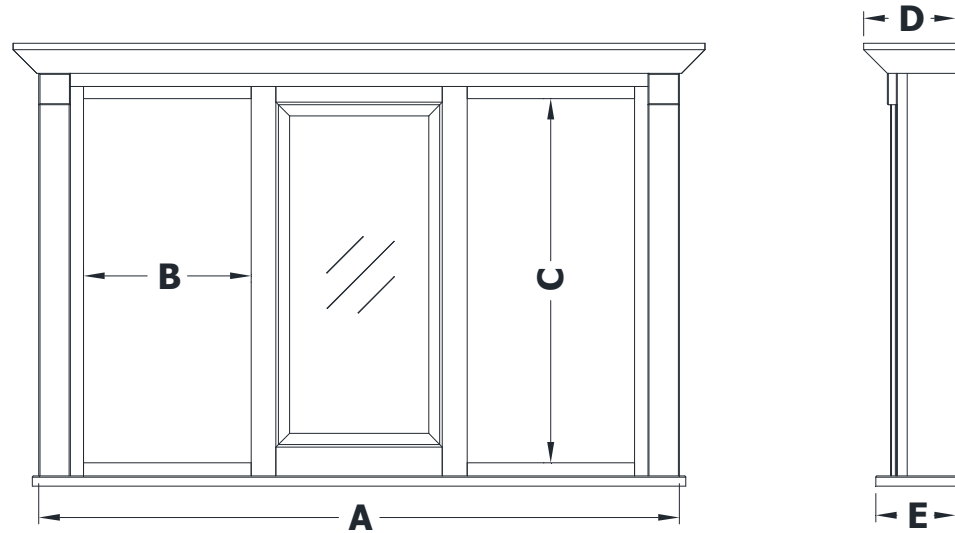

# MIRRORED CABINET SPECIFICATIONS

Premier Molding Overlay Collections  
Estate, Fireside, Heirloom, and Nottingham

Cabinet height is 33 1/8", Cabinet Depth is 4 1/2".

Monterey medicine cabinets are 32 3/4" and have no sill.

Sill adds 1" to cabinet width, Crown adds 2 3/4" to the width.

All dimensions are shown in inches rounded up or down to the nearest 1/8".

Model	A	B	C	D	E
BM42PM-	42"	9 5/8"	27 1/4"	6"	6"
BM48PM-	48"	12 5/8"	27 1/4"	6"	6"