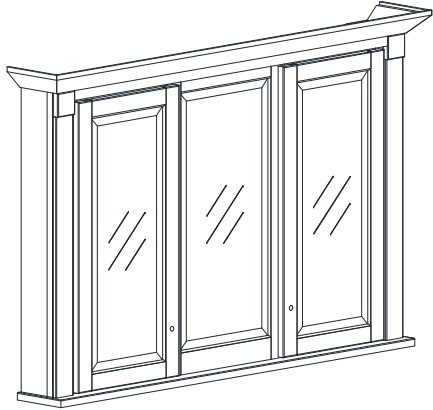

# MIRRORED CABINET SPECIFICATIONS

Premier Molding Overlay Collections  
Estate, Fireside, Heirloom, and Nottingham

Cabinet height is 33 1/8", Cabinet Depth is 4 1/2".

Monterey medicine cabinets are 32 3/4" and have no sill.

Sill adds 1" to cabinet width, Crown adds 2 3/4" to the width.

All dimensions are shown in inches rounded up or down to the nearest 1/8".

Model	A	B	C	D	E
BM42PM-	42"	9 5/8"	27 1/4"	6"	6"
BM48PM-	48"	12 5/8"	27 1/4"	6"	6"