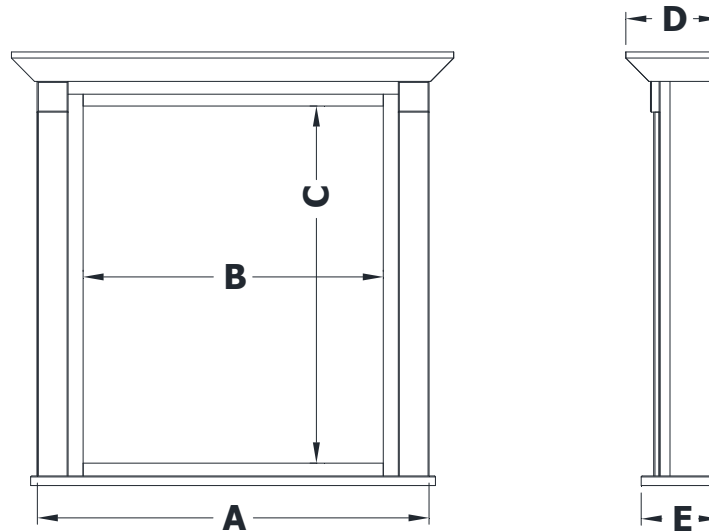

MIRRORED CABINET SPECIFICATIONS

Premier Molding Overlay Collections
Estate, Fireside, Heirloom, and Nottingham

Cabinet height is 33 1/8", Cabinet Depth is 4 1/2".

Monterey medicine cabinets are 32 3/4" and have no sill.

Sill adds 1" to cabinet width, Crown adds 2 3/4" to the width.

All dimensions are shown in inches rounded up or down to the nearest 1/8".

| Model | A | B | C | D | E |
|---------|-----|---------|---------|----|----|
| BM30PM- | 30" | 23" | 27 1/4" | 6" | 6" |
| BM36PMM | 36" | 28 3/4" | 27 1/4" | 6" | 6" |