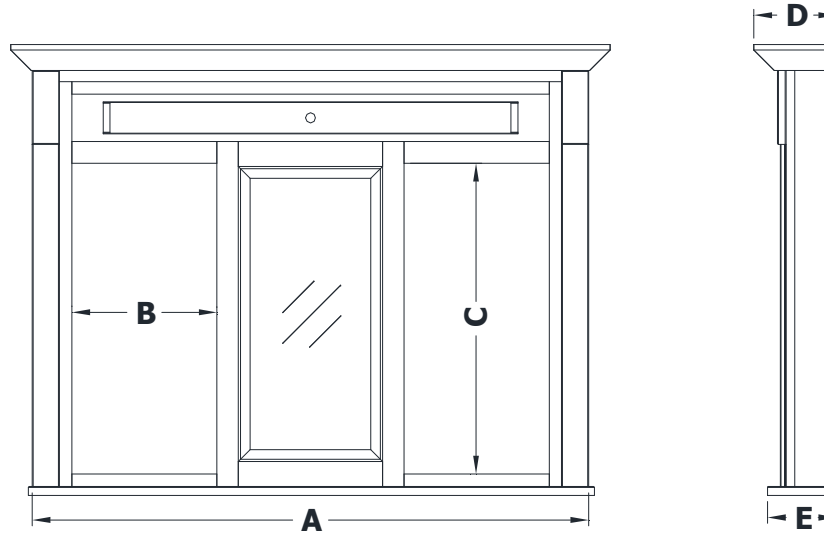

# MIRRORED CABINET WITH LIGHTS SPECIFICATIONS

Premier Molding Overlay Collections  
Estate, Fireside, Heirloom, and Nottingham

Cabinet height is 38 7/8", Cabinet Depth is 4 1/2".

Monterey medicine cabinets are 38 3/4" and have no sill.

Sill adds 1" to cabinet width, Crown adds 2 3/4" to the width.

The Electrical box opening is centered and 2 3/4" down from the top.

All dimensions are shown in inches rounded up or down to the nearest 1/8".