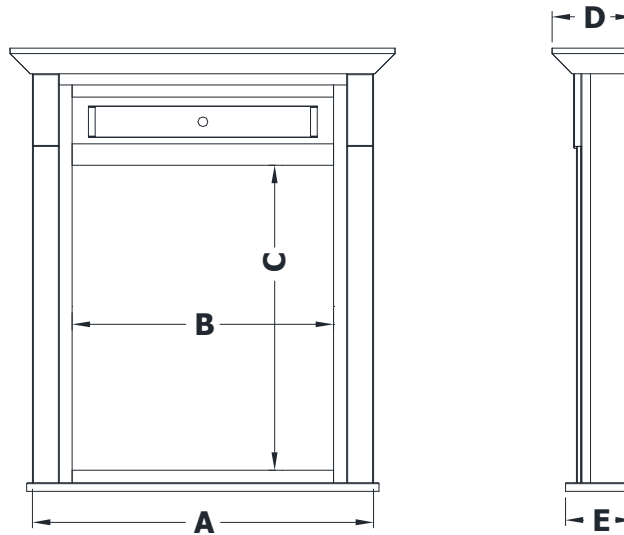

# MIRRORED CABINET WITH LIGHTS SPECIFICATIONS

Premier Molding Overlay Collections  
Estate, Fireside, Heirloom, and Nottingham

Cabinet height is 38 7/8", Cabinet Depth is 4 1/2".

Monterey medicine cabinets are 38 3/4" and have no sill.

Sill adds 1" to cabinet width, Crown adds 2 3/4" to the width.

The Electrical box opening is centered and 2 3/4" down from the top.

All dimensions are shown in inches rounded up or down to the nearest 1/8".

Model	A	B	C	D	E
BM30PL-	30"	23"	26 3/4"	6"	6"
BM36PLM	36"	28 3/4"	26 3/4"	6"	6"