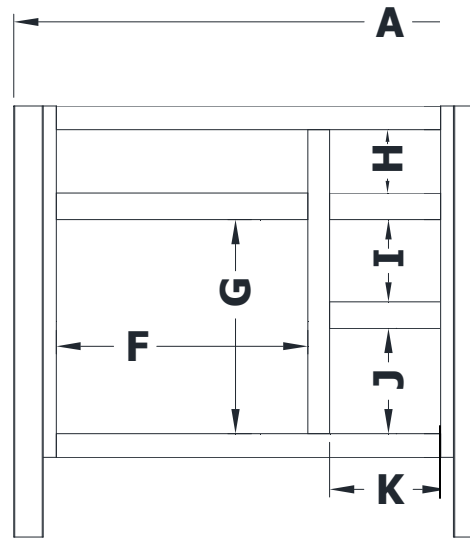

# TABLE VANITY SPECIFICATIONS

## Premier Molding Overlay Collections Ovation and Parkway

Cabinet height is 34 1/2". All dimensions are shown in inches rounded up or down to the nearest 1/8".  
Available in 18" deep, depth does not include doors and drawer fronts which add 3/4".

Model	A	B	C	D	E	F	G	H	I	J	K
TX3021L	30"	21 3/4"	21"	19 3/8"	8 1/4"	12 1/4"	15"	5 3/8"	5 1/8"	7 3/4"	9 3/8"
TX3621K	36"	21 3/4"	21"	19 3/8"	8 1/4"	16 1/8"	15"	5 3/8"	5 1/8"	7 3/4"	11"