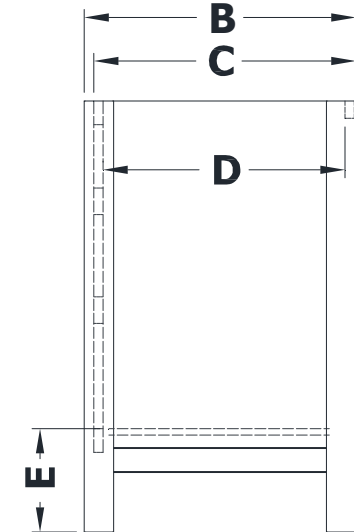

# TABLE VANITY SPECIFICATIONS

## Premier Molding Overlay Collections Ovation and Parkway

Cabinet height is 34 1/2". All dimensions are shown in inches rounded up or down to the nearest 1/8".  
Available in 18" deep, depth does not include doors and drawer fronts which add 3/4".

Model	A	B	C	D	E	F	G	H	I	J	K
TX3021L	30"	21 3/4"	21"	19 3/8"	8 1/4"	12 1/4"	15"	5 3/8"	5 1/8"	7 3/4"	9 3/8"
TX3621K	36"	21 3/4"	21"	19 3/8"	8 1/4"	16 1/8"	15"	5 3/8"	5 1/8"	7 3/4"	11"