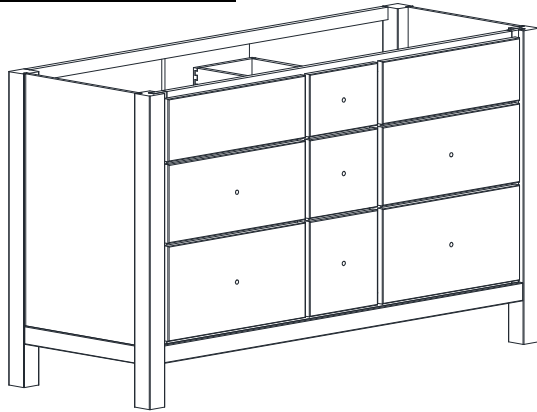

TABLE VANITY SPECIFICATIONS

Premier Molding Overlay Collections Ovation and Parkway

2 bowl 54" vanity bowl centers are 12" from each end. 2 bowl 60" vanity bowl centers are 13 1/2" from each end.

Cabinet height is 34 1/2". All dimensions are shown in inches rounded up or down to the nearest 1/8".

Available in 18" deep, depth does not include doors and drawer fronts which add 3/4".

Model	A	B	C	D	E	F	G	H	I	J	K
TW5421M	54"	21 3/4"	21"	19 3/8"	8 1/4"	17 1/8"	17 1/8"	5 1/8"	6 5/8"	8 3/8"	9 3/8"
TW6021M	60"	21 3/4"	21"	19 3/8"	8 1/4"	20 1/4"	17 1/8"	5 1/8"	6 5/8"	8 3/8"	9 3/8"