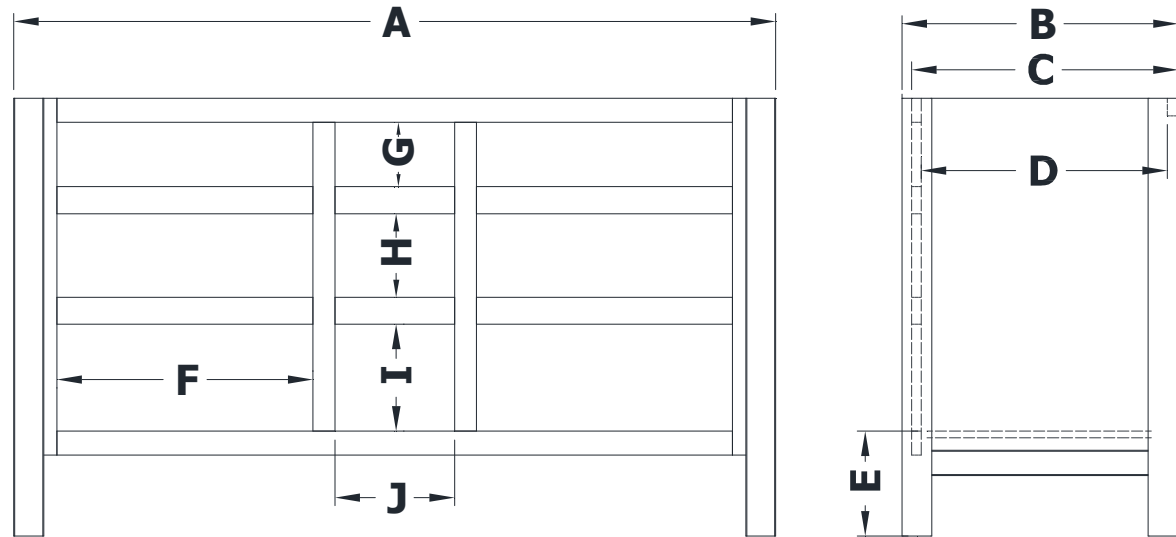

TABLE VANITY SPECIFICATIONS

Premier Molding Overlay Collections Ovation and Parkway

2 bowl 54" vanity bowl centers are 12" from each end. 2 bowl 60" vanity bowl centers are 13 1/2" from each end.

Cabinet height is 34 1/2". All dimensions are shown in inches rounded up or down to the nearest 1/8".

Available in 18" deep, depth does not include doors and drawer fronts which add 3/4".

Model	A	B	C	D	E	F	G	H	I	J	K
TW5421M	54"	21 3/4"	21"	19 3/8"	8 1/4"	17 1/8"	17 1/8"	5 1/8"	6 5/8"	8 3/8"	9 3/8"
TW6021M	60"	21 3/4"	21"	19 3/8"	8 1/4"	20 1/4"	17 1/8"	5 1/8"	6 5/8"	8 3/8"	9 3/8"