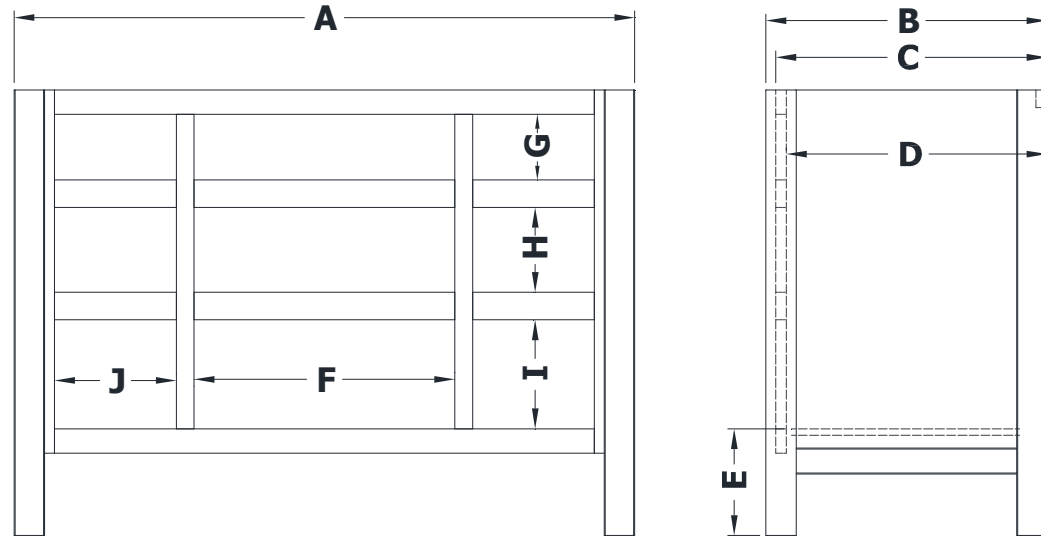

# TABLE VANITY SPECIFICATIONS

## Premier Molding Overlay Collections Ovation and Parkway

Cabinet height is 34 1/2". All dimensions are shown in inches rounded up or down to the nearest 1/8".

Available in 18" deep, depth does not include doors and drawer fronts which add 3/4".

Model	A	B	C	D	E	F	G	H	I	J
TW4821E	48"	21 3/4"	21"	19 3/8"	8 1/4"	20 1/4"	5 1/8"	6 5/8"	8 3/8"	9 3/8"
TW5421E	54"	21 3/4"	21"	19 3/8"	8 1/4"	23 1/8"	5 1/8"	6 5/8"	8 3/8"	11"
TW6021E	60"	21 3/4"	21"	19 3/8"	8 1/4"	25 3/8"	5 1/8"	6 5/8"	8 3/8"	12 1/8"