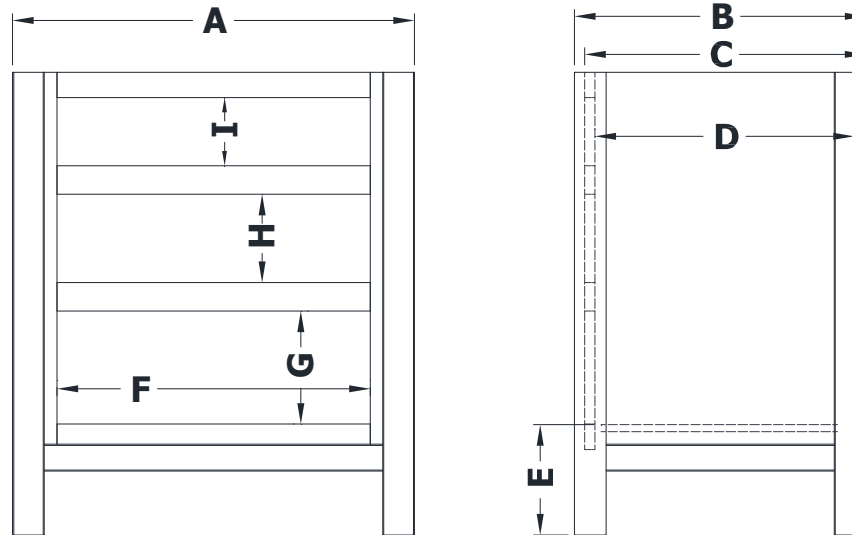

TABLE VANITY SPECIFICATIONS

Premier Molding Overlay Collections Ovation and Parkway

Cabinet height is 34 1/2". All dimensions are shown in inches rounded up or down to the nearest 1/8".
Available in 18" deep, depth does not include doors and drawer fronts which add 3/4".

Model	A	B	C	D	E	F	G	H	I
TW4221-	42"	21 3/4"	21"	19 3/8"	8 1/4"	35"	8 3/8"	6 5/8"	5 1/8"