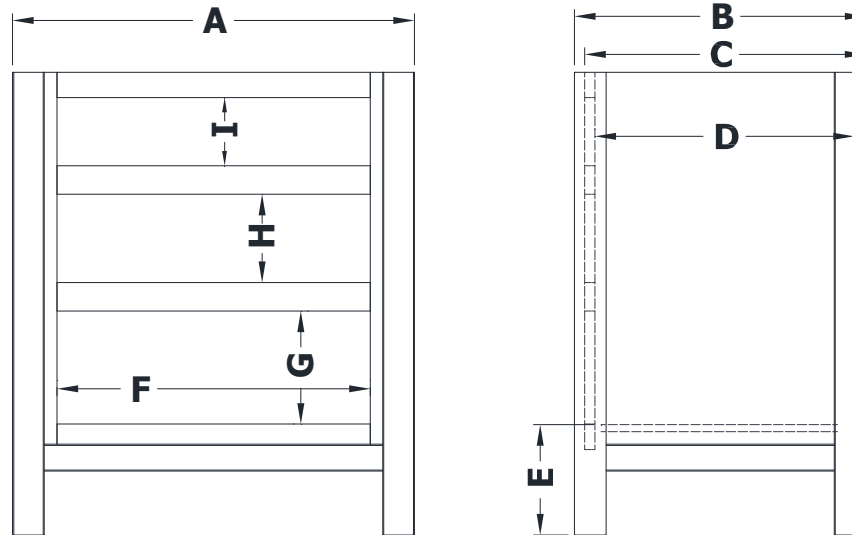

# TABLE VANITY SPECIFICATIONS

## Premier Molding Overlay Collections Ovation and Parkway

Cabinet height is 34 1/2". All dimensions are shown in inches rounded up or down to the nearest 1/8".  
Available in 18" deep, depth does not include doors and drawer fronts which add 3/4".

Model	A	B	C	D	E	F	G	H	I
TW2421-	24"	21 3/4"	21"	19 3/8"	8 1/4"	17 1/8"	8 3/8"	6 5/8"	5 1/8"
TW2721-	27"	21 3/4"	21"	19 3/8"	8 1/4"	20 1/4"	8 3/8"	6 5/8"	5 1/8"
TW3021-	30"	21 3/4"	21"	19 3/8"	8 1/4"	23"	8 3/8"	6 5/8"	5 1/8"
TW3321-	33"	21 3/4"	21"	19 3/8"	8 1/4"	26"	8 3/8"	6 5/8"	5 1/8"
TW3621-	36"	21 3/4"	21"	19 3/8"	8 1/4"	29"	8 3/8"	6 5/8"	5 1/8"