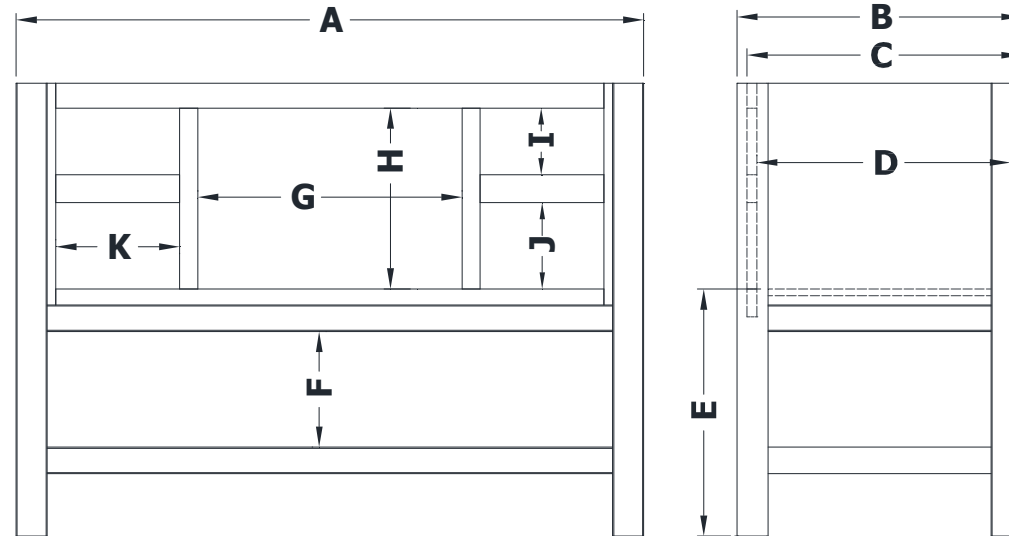

# TABLE VANITY SPECIFICATIONS

## Premier Molding Overlay Collections Ovation and Parkway

Cabinet height is 34 1/2". All dimensions are shown in inches rounded up or down to the nearest 1/8".  
Available in 18" deep, depth does not include doors and drawer fronts which add 3/4".

Model	A	B	C	D	E	F	G	H	I	J	K
<b>DX4821E</b>	48"	21 3/4"	21"	19 3/8"	18 3/4"	8 3/4"	20 1/4"	13 3/4"	5 1/8"	6 5/8"	9 3/8"
<b>DX5421E</b>	54"	21 3/4"	21"	19 3/8"	18 3/4"	8 3/4"	23"	13 3/4"	5 1/8"	6 5/8"	11"
<b>DX6021E</b>	60"	21 3/4"	21"	19 3/8"	18 3/4"	8 3/4"	25 3/8"	13 3/4"	5 1/8"	6 5/8"	12 1/8"