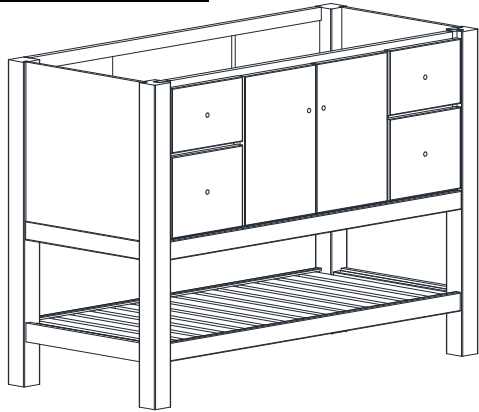

# TABLE VANITY SPECIFICATIONS

## Premier Molding Overlay Collections Ovation and Parkway

Cabinet height is 34 1/2". All dimensions are shown in inches rounded up or down to the nearest 1/8".  
Available in 18" deep, depth does not include doors and drawer fronts which add 3/4".