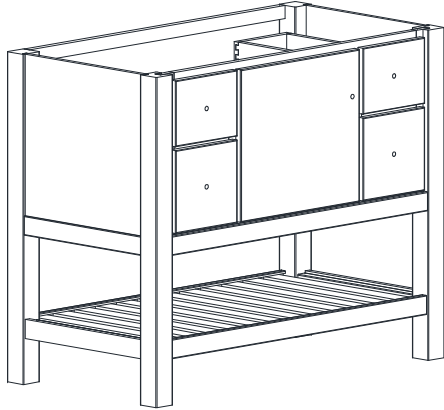

TABLE VANITY SPECIFICATIONS

Premier Molding Overlay Collections Ovation and Parkway

Cabinet height is 34 1/2". All dimensions are shown in inches rounded up or down to the nearest 1/8".
Available in 18" deep, depth does not include doors and drawer fronts which add 3/4".

Model	A	B	C	D	E	F	G	H	I	J	K
DX4221E	42"	21 3/4"	21"	19 3/8"	18 3/4"	8 3/4"	16 1/4"	13 3/4"	5 1/8"	6 5/8"	8"