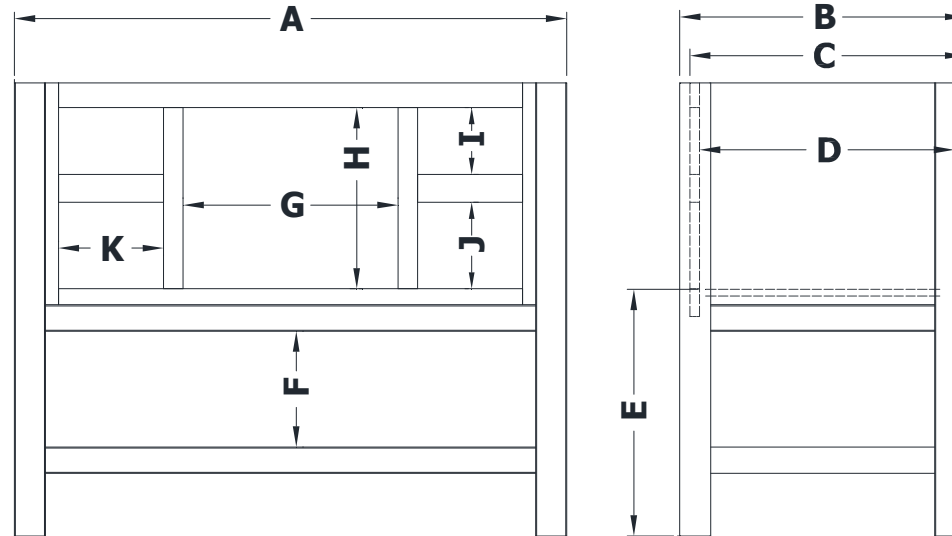

TABLE VANITY SPECIFICATIONS

Premier Molding Overlay Collections Ovation and Parkway

Cabinet height is 34 1/2". All dimensions are shown in inches rounded up or down to the nearest 1/8".
Available in 18" deep, depth does not include doors and drawer fronts which add 3/4".

Model	A	B	C	D	E	F	G	H	I	J	K
DX4221E	42"	21 3/4"	21"	19 3/8"	18 3/4"	8 3/4"	16 1/4"	13 3/4"	5 1/8"	6 5/8"	8"