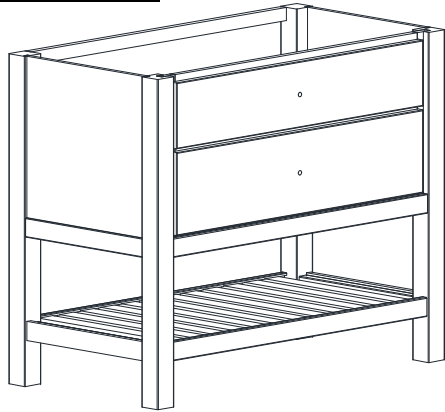

TABLE VANITY SPECIFICATIONS

Premier Molding Overlay Collections Ovation and Parkway

Cabinet height is 34 1/2". All dimensions are shown in inches rounded up or down to the nearest 1/8".
Available in 18" deep, depth does not include doors and drawer fronts which add 3/4".

Model	A	B	C	D	E	F	G	H	I
DW3621-	36"	21 3/4"	21"	19 3/8"	18 3/4"	8 3/4"	6 5/8"	5 1/8"	28 1/4"
DW4221-	42"	21 3/4"	21"	19 3/8"	18 3/4"	8 3/4"	6 5/8"	5 1/8"	35"