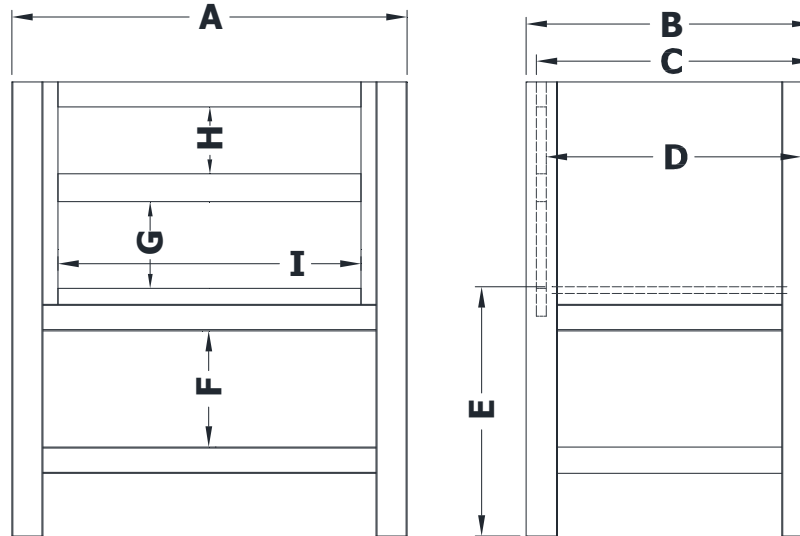

TABLE VANITY SPECIFICATIONS

Premier Molding Overlay Collections Ovation and Parkway

Cabinet height is 34 1/2". All dimensions are shown in inches rounded up or down to the nearest 1/8".
Available in 18" deep, depth does not include doors and drawer fronts which add 3/4".

Model	A	B	C	D	E	F	G	H	I
DW3621-	36"	21 3/4"	21"	19 3/8"	18 3/4"	8 3/4"	6 5/8"	5 1/8"	28 1/4"
DW4221-	42"	21 3/4"	21"	19 3/8"	18 3/4"	8 3/4"	6 5/8"	5 1/8"	35"