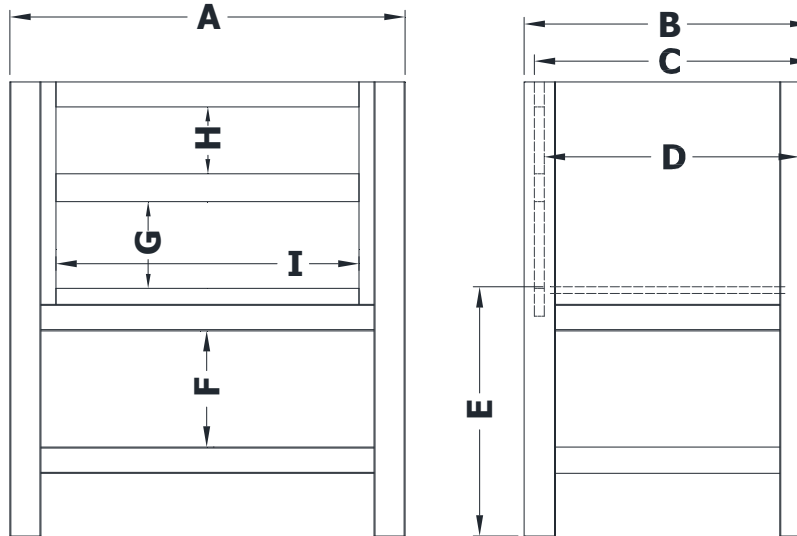

TABLE VANITY SPECIFICATIONS

Premier Molding Overlay Collections Ovation and Parkway

Cabinet height is 34 1/2". All dimensions are shown in inches rounded up or down to the nearest 1/8".
Available in 18" deep, depth does not include doors and drawer fronts which add 3/4".

Model	A	B	C	D	E	F	G	H	I
DW2421-	24"	21 3/4"	21"	19 3/8"	18 3/4"	8 3/4"	6 5/8"	5 1/8"	17 1/8"
DW2721-	27"	21 3/4"	21"	19 3/8"	18 3/4"	8 3/4"	6 5/8"	5 1/8"	20 1/4"
DW3021-	30"	21 3/4"	21"	19 3/8"	18 3/4"	8 3/4"	6 5/8"	5 1/8"	23"
DW3321-	33"	21 3/4"	21"	19 3/8"	18 3/4"	8 3/4"	6 5/8"	5 1/8"	26"