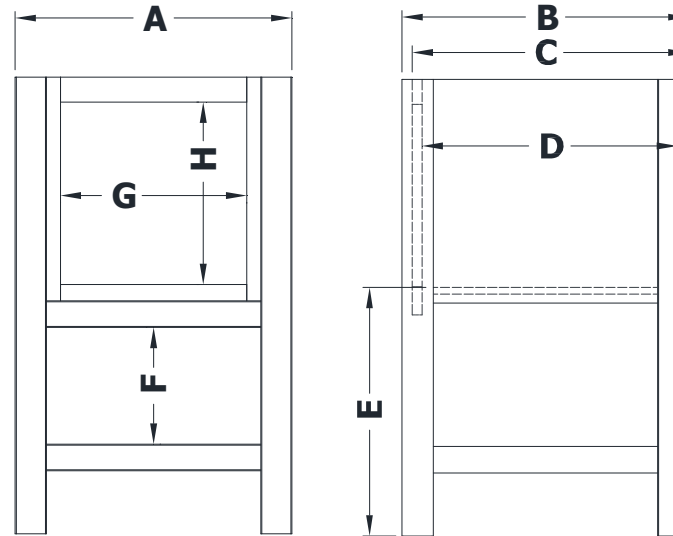

TABLE VANITY SPECIFICATIONS

Premier Molding Overlay Collections Ovation and Parkway

Cabinet height is 34 1/2". All dimensions are shown in inches rounded up or down to the nearest 1/8".
Available in 18" deep, depth does not include doors and drawer fronts which add 3/4".

| Model | A | B | C | D | E | F | G | H |
|---------|-----|---------|-----|---------|---------|--------|---------|---------|
| DB2421- | 24" | 21 3/4" | 21" | 19 3/8" | 18 3/4" | 8 3/4" | 17 1/8" | 13 3/4" |
| DB2721- | 27" | 21 3/4" | 21" | 19 3/8" | 18 3/4" | 8 3/4" | 20 1/4" | 13 3/4" |
| DB3021- | 30" | 21 3/4" | 21" | 19 3/8" | 18 3/4" | 8 3/4" | 23" | 13 3/4" |
| DB3321- | 33" | 21 3/4" | 21" | 19 3/8" | 18 3/4" | 8 3/4" | 26" | 13 3/4" |
| DB3621- | 36" | 21 3/4" | 21" | 19 3/8" | 18 3/4" | 8 3/4" | 28 1/4" | 13 3/4" |
| DB4221- | 42" | 21 3/4" | 21" | 19 3/8" | 18 3/4" | 8 3/4" | 35 1/4" | 13 3/4" |