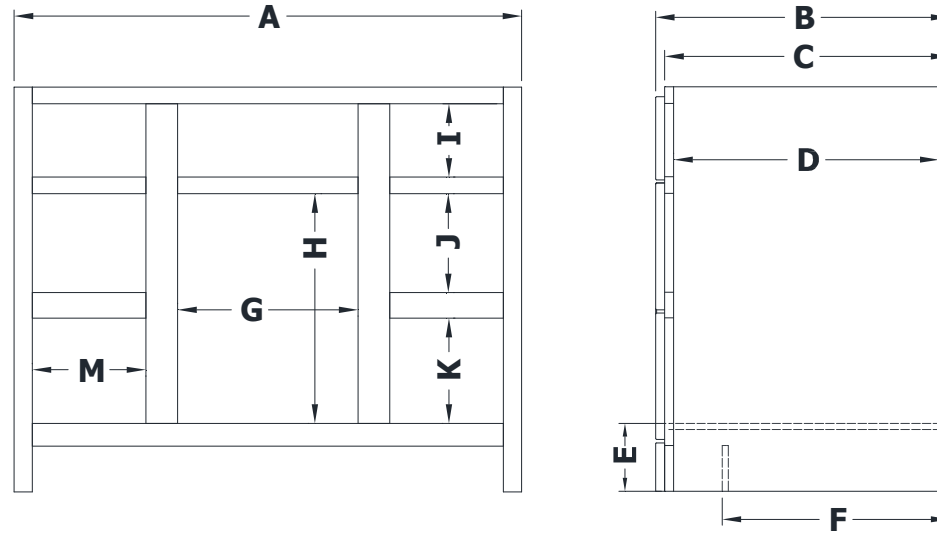

# VANITY SPECIFICATIONS

## Premier Overlay Collections Ashford, Gentry, Lambiere, Yorkshire, and Zephyr

Cabinet height is 31 3/8". All dimensions are shown in inches rounded up or down to the nearest 1/8".  
Available in 18" deep, depth does not include doors and drawer fronts which add 3/4".

Model	A	B	C	D	E	F	G	H	I	J	K	M
SD4821E	48"	21 3/4"	21"	19 1/4"	5 3/4"	5 3/4"	21"	19"	3 7/8"	8 1/4"	8 3/4"	9 3/8"
SD5421E	54"	21 3/4"	21"	19 1/4"	5 3/4"	5 3/4"	26 7/8"	19"	3 7/8"	8 1/4"	8 3/4"	9 3/8"
SD6021E	60"	21 3/4"	21"	19 1/4"	5 3/4"	5 3/4"	27 1/8"	19"	3 7/8"	8 1/4"	8 3/4"	12 3/8"