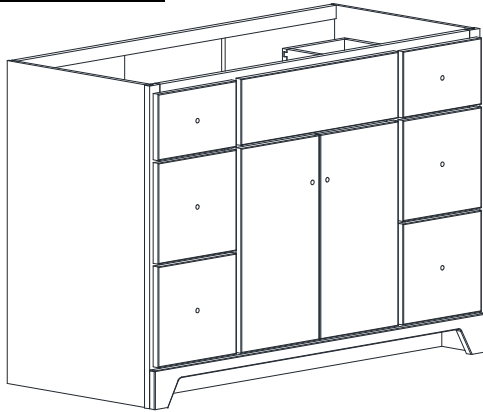

# VANITY SPECIFICATIONS

## Premier Overlay Collections Ashford, Gentry, Lambiere, Yorkshire, and Zephyr

Cabinet height is 31 3/8". All dimensions are shown in inches rounded up or down to the nearest 1/8".  
Available in 18" deep, depth does not include doors and drawer fronts which add 3/4".