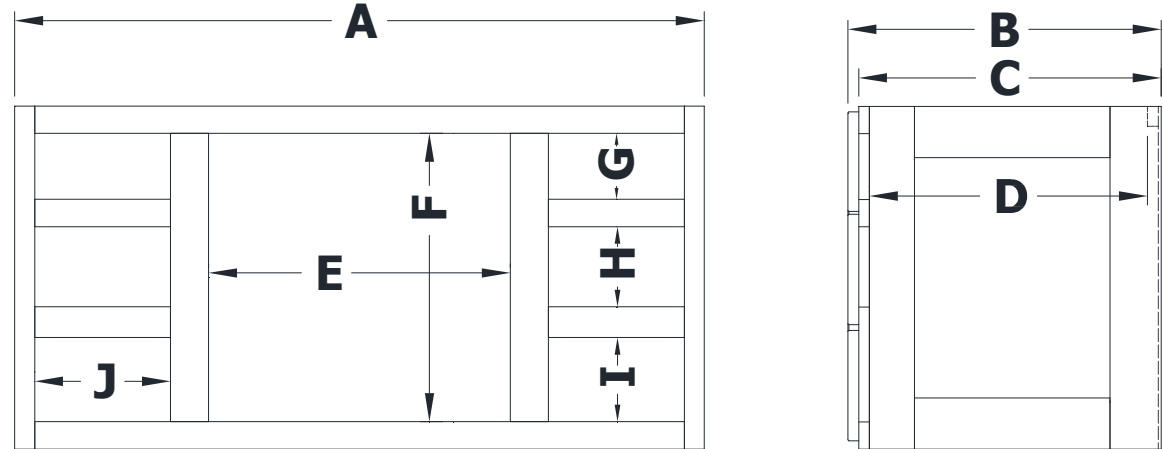

# HAIRPIN VANITY SPECIFICATIONS

Premier Overlay Collections  
Gentry, Lambiere, Yorkshire and Zephyr

Cabinet height is 34 3/8", cabinet height without legs is 23 3/4". All dimensions are shown in inches rounded up or down to the nearest 1/8".  
Available in 18" deep, depth does not include doors and drawer fronts which add 3/4".

| Model   | A   | B       | C   | D       | E       | F   | G      | H      | I      | J       |
|---------|-----|---------|-----|---------|---------|-----|--------|--------|--------|---------|
| PF4821E | 48" | 21 3/4" | 21" | 19 1/4" | 20 1/8" | 20" | 4 5/8" | 5 5/8" | 5 3/4" | 9 3/8"  |
| PF5421E | 54" | 21 3/4" | 21" | 19 1/4" | 23 7/8" | 20" | 4 5/8" | 5 5/8" | 5 3/4" | 9 3/8"  |
| PF6021E | 60" | 21 3/4" | 21" | 19 1/4" | 24 1/8" | 20" | 4 5/8" | 5 5/8" | 5 3/4" | 12 3/8" |