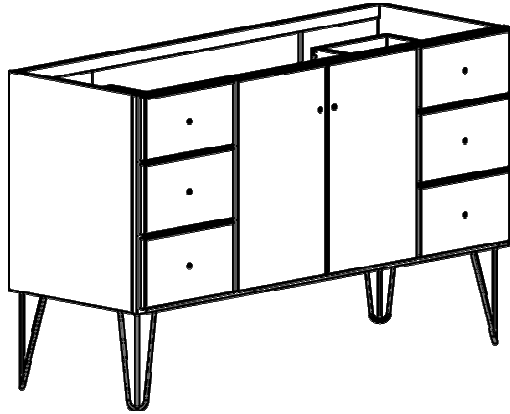

# HAIRPIN VANITY SPECIFICATIONS

Premier Overlay Collections  
Gentry, Lambiere, Yorkshire and Zephyr

Cabinet height is 34 3/8", cabinet height without legs is 23 3/4". All dimensions are shown in inches rounded up or down to the nearest 1/8".  
Available in 18" deep, depth does not include doors and drawer fronts which add 3/4".