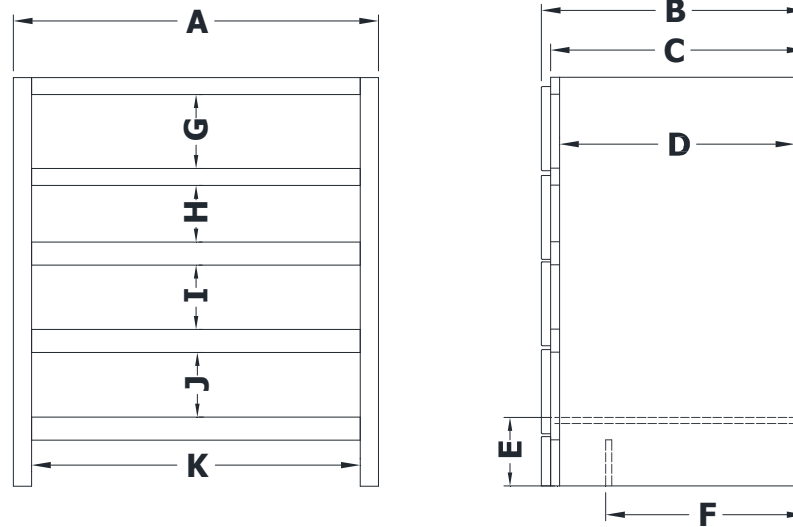

CHEST DRAWER VANITY SPECIFICATIONS

Premier Overlay Collections Ashford, Gentry, Lambiere, Yorkshire, Zephyr

Cabinet height is 33 1/2". All dimensions are shown in inches rounded up or down to the nearest 1/8".
Available in 18" and 24" deep, depth does not include doors and drawer fronts which add 3/4".
The top drawer is a pipe chase drawer.

Model	A	B	C	D	E	F	G	H	I	J	k
PE3621-	30"	21 3/4"	21"	19 1/4"	5 3/4"	17 1/2"	6 1/8"	4 5/8"	5 1/4"	5 1/4"	33"
PE4221-	33"	21 3/4"	21"	19 1/4"	5 3/4"	17 1/2"	6 1/8"	4 5/8"	5 1/4"	5 1/4"	39"