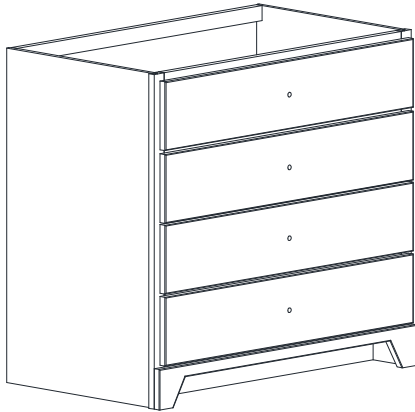

CHEST DRAWER VANITY SPECIFICATIONS

Premier Overlay Collections Ashford, Gentry, Lambiere, Yorkshire, Zephyr

Cabinet height is 33 1/2". All dimensions are shown in inches rounded up or down to the nearest 1/8".
Available in 18" and 24" deep, depth does not include doors and drawer fronts which add 3/4".
The top drawer is a pipe chase drawer.

Model	A	B	C	D	E	F	G	H	I	J	k
PE3621-	30"	21 3/4"	21"	19 1/4"	5 3/4"	17 1/2"	6 1/8"	4 5/8"	5 1/4"	5 1/4"	33"
PE4221-	33"	21 3/4"	21"	19 1/4"	5 3/4"	17 1/2"	6 1/8"	4 5/8"	5 1/4"	5 1/4"	39"