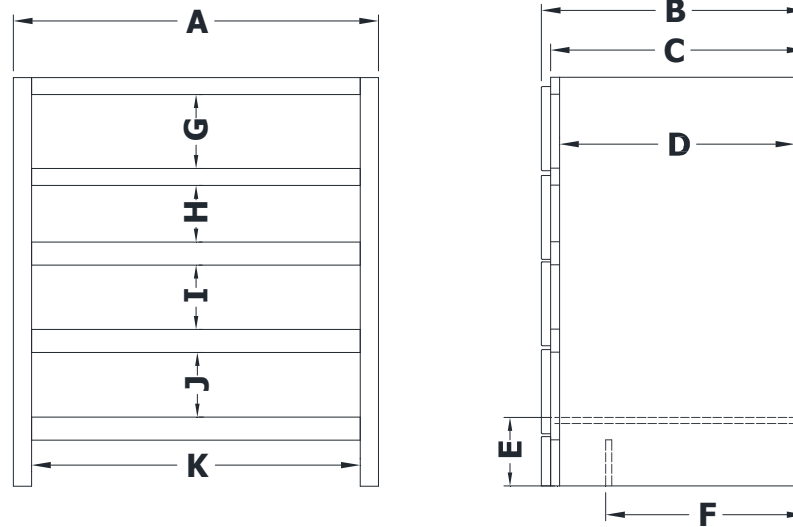

# CHEST DRAWER VANITY SPECIFICATIONS

## Premier Overlay Collections Ashford, Gentry, Lambiere, Yorkshire, Zephyr

Cabinet height is 33 1/2". All dimensions are shown in inches rounded up or down to the nearest 1/8".  
Available in 18" and 24" deep, depth does not include doors and drawer fronts which add 3/4".  
The top drawer is a false front.

Model	A	B	C	D	E	F	G	H	I	J	k
PE2421-	24"	21 3/4"	21"	19 1/4"	5 3/4"	17 1/2"	6 1/8"	4 5/8"	5 1/4"	5 1/4"	21"
PE2721-	27"	21 3/4"	21"	19 1/4"	5 3/4"	17 1/2"	6 1/8"	4 5/8"	5 1/4"	5 1/4"	24 1/4"
PE3021-	30"	21 3/4"	21"	19 1/4"	5 3/4"	17 1/2"	6 1/8"	4 5/8"	5 1/4"	5 1/4"	27"
PE3321-	33"	21 3/4"	21"	19 1/4"	5 3/4"	17 1/2"	6 1/8"	4 5/8"	5 1/4"	5 1/4"	30 1/4"