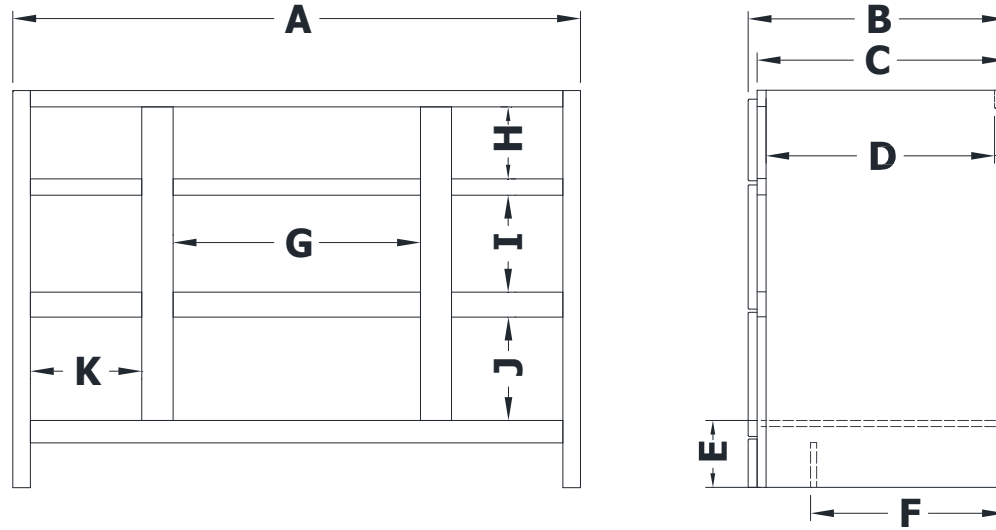

CHEST DRAWER VANITY SPECIFICATIONS

Premier Overlay Collections
 Ashford, Gentry, Lambiere, Yorkshire, Zephyr

Cabinet height is 33 1/2". All dimensions are shown in inches rounded up or down to the nearest 1/8".

Available in 18" and 24" deep, depth does not include doors and drawer fronts which add 3/4".

The top middle drawer is a false front.

Model	A	B	C	D	E	F	G	H	I	J	K
PD4821E	48"	21 3/4"	21"	19 1/4"	5 3/4"	17 1/2"	20 7/8"	6 1/8"	8 1/4"	8 3/4"	9 3/8"