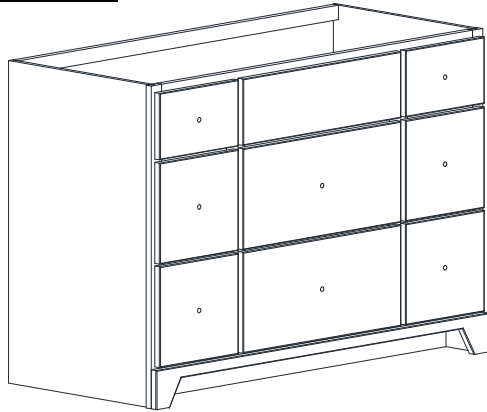

CHEST DRAWER VANITY SPECIFICATIONS

Premier Overlay Collections
 Ashford, Gentry, Lambiere, Yorkshire, Zephyr

Cabinet height is 33 1/2". All dimensions are shown in inches rounded up or down to the nearest 1/8".

Available in 18" and 24" deep, depth does not include doors and drawer fronts which add 3/4".

The top middle drawer is a false front.

Model	A	B	C	D	E	F	G	H	I	J	K
PD4821E	48"	21 3/4"	21"	19 1/4"	5 3/4"	17 1/2"	20 7/8"	6 1/8"	8 1/4"	8 3/4"	9 3/8"