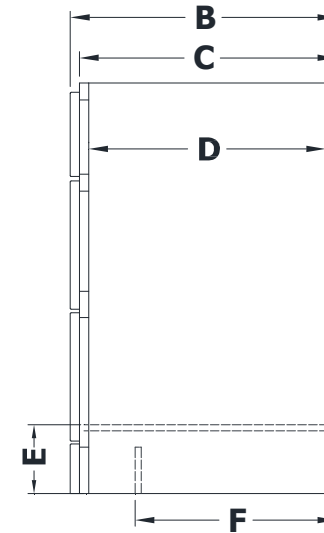

CHEST DRAWER VANITY SPECIFICATIONS

Premier Overlay Collections Ashford, Gentry, Lambiere, Yorkshire, Zephyr

Cabinet height is 33 1/2". All dimensions are shown in inches rounded up or down to the nearest 1/8".

Available in 18" and 24" deep, depth does not include doors and drawer fronts which add 3/4".

The top drawer is a pipe chase drawer.

Model	A	B	C	D	E	F	G	H	I	J
PD3621-	36"	21 3/4"	21"	19 1/4"	5 3/4"	17 1/2"	6 1/8"	8 1/4"	8 3/4"	33"
PD4221-	42"	21 3/4"	21"	19 1/4"	5 3/4"	17 1/2"	6 1/8"	8 1/4"	8 3/4"	39"