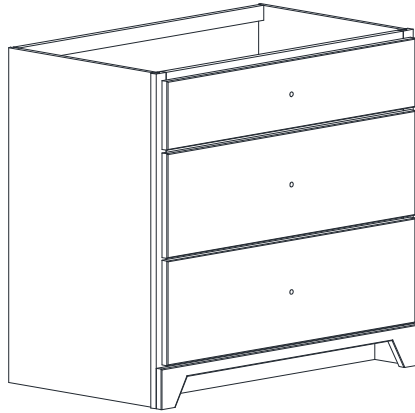

CHEST DRAWER VANITY SPECIFICATIONS

Premier Overlay Collections Ashford, Gentry, Lambiere, Yorkshire, Zephyr

Cabinet height is 33 1/2". All dimensions are shown in inches rounded up or down to the nearest 1/8".

Available in 18" and 24" deep, depth does not include doors and drawer fronts which add 3/4".

The top drawer is a pipe chase drawer.

Model	A	B	C	D	E	F	G	H	I	J
PD3621-	36"	21 3/4"	21"	19 1/4"	5 3/4"	17 1/2"	6 1/8"	8 1/4"	8 3/4"	33"
PD4221-	42"	21 3/4"	21"	19 1/4"	5 3/4"	17 1/2"	6 1/8"	8 1/4"	8 3/4"	39"