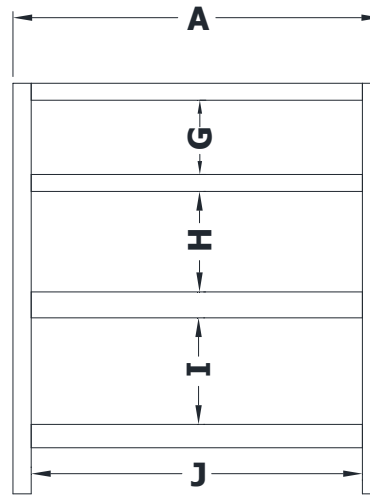

# CHEST DRAWER VANITY SPECIFICATIONS

Premier Overlay Collections  
 Ashford, Gentry, Lambiere, Yorkshire, Zephyr

Cabinet height is 33 1/2". All dimensions are shown in inches rounded up or down to the nearest 1/8".

Available in 18" and 24" deep, depth does not include doors and drawer fronts which add 3/4".

The top drawer is a false front.

Model	A	B	C	D	E	F	G	H	I	J
PD2421-	24"	21 3/4"	21"	19 1/4"	5 3/4"	17 1/2"	6 1/8"	8 1/4"	8 3/4"	21"
PD2721-	27"	21 3/4"	21"	19 1/4"	5 3/4"	17 1/2"	6 1/8"	8 1/4"	8 3/4"	24 1/4"
PD3021-	30"	21 3/4"	21"	19 1/4"	5 3/4"	17 1/2"	6 1/8"	8 1/4"	8 3/4"	27"
PD3321-	33"	21 3/4"	21"	19 1/4"	5 3/4"	17 1/2"	6 1/8"	8 1/4"	8 3/4"	30 1/4"