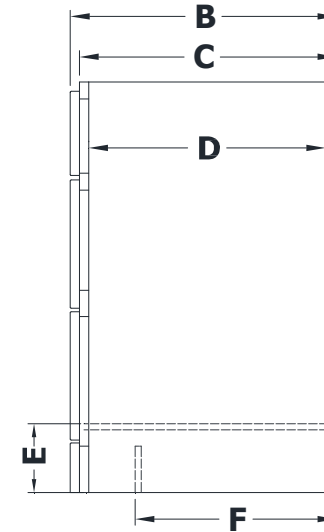

# CHEST DRAWER VANITY SPECIFICATIONS

Premier Overlay Collections  
 Ashford, Gentry, Lambiere, Yorkshire, Zephyr

Cabinet height is 33 1/2". All dimensions are shown in inches rounded up or down to the nearest 1/8".

Available in 18" and 24" deep, depth does not include doors and drawer fronts which add 3/4".

The top drawer is a false front.

Model	A	B	C	D	E	F	G	H	I	J
PD2421-	24"	21 3/4"	21"	19 1/4"	5 3/4"	17 1/2"	6 1/8"	8 1/4"	8 3/4"	21"
PD2721-	27"	21 3/4"	21"	19 1/4"	5 3/4"	17 1/2"	6 1/8"	8 1/4"	8 3/4"	24 1/4"
PD3021-	30"	21 3/4"	21"	19 1/4"	5 3/4"	17 1/2"	6 1/8"	8 1/4"	8 3/4"	27"
PD3321-	33"	21 3/4"	21"	19 1/4"	5 3/4"	17 1/2"	6 1/8"	8 1/4"	8 3/4"	30 1/4"