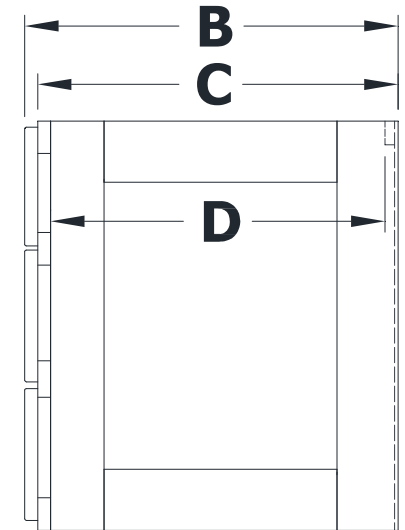

# WALL MOUNT VANITY SPECIFICATIONS

Premier Overlay Collections  
Gentry, Lambiere, Yorkshire, and Zephyr

Cabinet height is 23 3/4". All dimensions are shown in inches rounded up or down to the nearest 1/8".  
Available in 18" deep, depth does not include doors and drawer fronts which add 3/4".

Model	A	B	C	D	E	F	G	H	I
JW4821E	48"	21 3/4"	21"	19 1/4"	9 3/8"	20 7/8"	4 5/8"	5 5/8"	5 3/4"