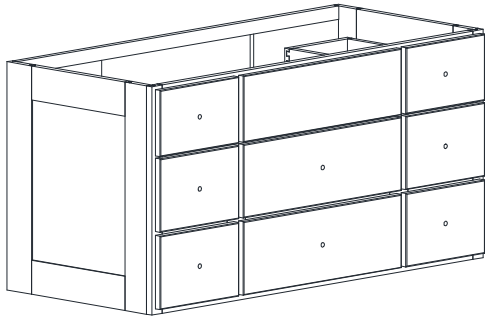

# WALL MOUNT VANITY SPECIFICATIONS

Premier Overlay Collections  
Gentry, Lambiere, Yorkshire, and Zephyr

Cabinet height is 23 3/4". All dimensions are shown in inches rounded up or down to the nearest 1/8".  
Available in 18" deep, depth does not include doors and drawer fronts which add 3/4".

Model	A	B	C	D	E	F	G	H	I
JW4821E	48"	21 3/4"	21"	19 1/4"	9 3/8"	20 7/8"	4 5/8"	5 5/8"	5 3/4"