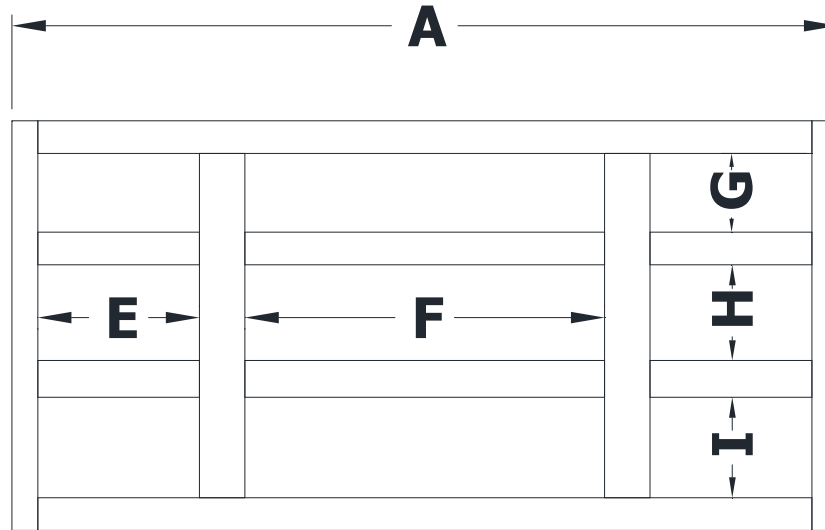

# WALL MOUNT VANITY SPECIFICATIONS

Premier Overlay Collections  
Gentry, Lambiere, Yorkshire, and Zephyr

Cabinet height is 23 3/4". All dimensions are shown in inches rounded up or down to the nearest 1/8".  
Available in 18" deep, depth does not include doors and drawer fronts which add 3/4".

Model	A	B	C	D	E	F	G	H	I
JW4821E	48"	21 3/4"	21"	19 1/4"	9 3/8"	20 7/8"	4 5/8"	5 5/8"	5 3/4"