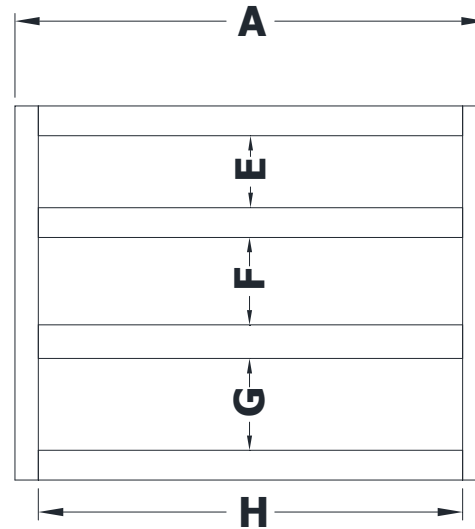

WALL MOUNT VANITY SPECIFICATIONS

Premier Overlay Collections Gentry, Lambiere, Yorkshire, and Zephyr

Cabinet height is 23 3/4". All dimensions are shown in inches rounded up or down to the nearest 1/8".
Available in 18" deep, depth does not include doors and drawer fronts which add 3/4".

Model	A	B	C	D	E	F	G	H
JW3621-	36"	21 3/4"	21"	19 1/4"	4 5/8"	5 5/8"	5 3/4"	33"