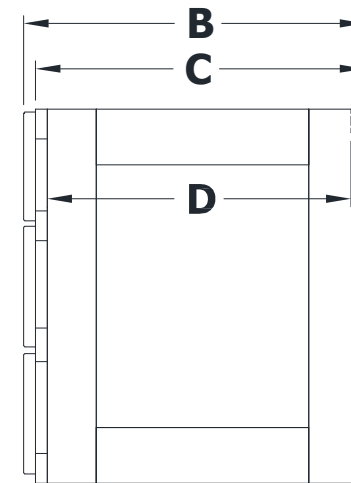

WALL MOUNT VANITY SPECIFICATIONS

Premier Overlay Collections Gentry, Lambiere, Yorkshire, and Zephyr

Cabinet height is 23 3/4". All dimensions are shown in inches rounded up or down to the nearest 1/8".
Available in 18" deep, depth does not include doors and drawer fronts which add 3/4".

Model	A	B	C	D	E	F	G	H
JW3621-	36"	21 3/4"	21"	19 1/4"	4 5/8"	5 5/8"	5 3/4"	33"