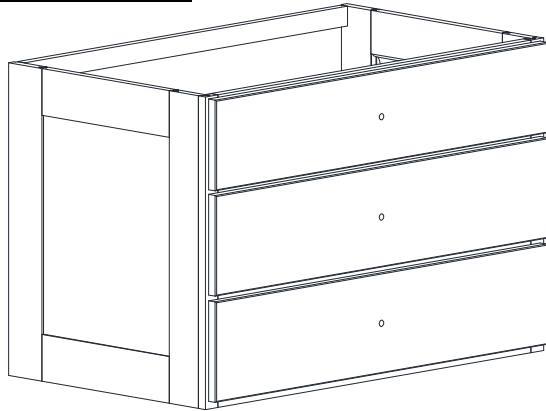

WALL MOUNT VANITY SPECIFICATIONS

Premier Overlay Collections Gentry, Lambiere, Yorkshire, and Zephyr

Cabinet height is 23 3/4". All dimensions are shown in inches rounded up or down to the nearest 1/8".
Available in 18" deep, depth does not include doors and drawer fronts which add 3/4".

Model	A	B	C	D	E	F	G	H
JW3621-	36"	21 3/4"	21"	19 1/4"	4 5/8"	5 5/8"	5 3/4"	33"