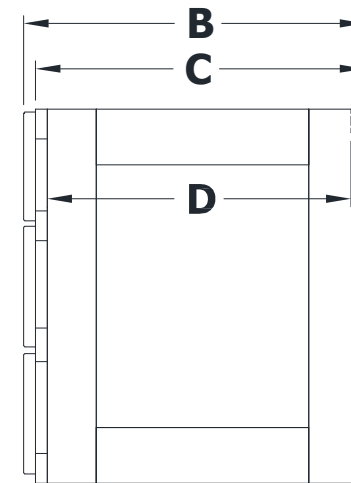

WALL MOUNT VANITY SPECIFICATIONS

Premier Overlay Collections Gentry, Lambiere, Yorkshire, and Zephyr

Cabinet height is 23 3/4". All dimensions are shown in inches rounded up or down to the nearest 1/8".
Available in 18" deep, depth does not include doors and drawer fronts which add 3/4".

Model	A	B	C	D	E	F	G	H
JW2421-	24"	21 3/4"	21"	19 1/4"	4 5/8"	5 5/8"	5 3/4"	21"
JW2721-	27"	21 3/4"	21"	19 1/4"	4 5/8"	5 5/8"	5 3/4"	24 1/4"
JW3021-	30"	21 3/4"	21"	19 1/4"	4 5/8"	5 5/8"	5 3/4"	27"
JW3321-	33"	21 3/4"	21"	19 1/4"	4 5/8"	5 5/8"	5 3/4"	30"