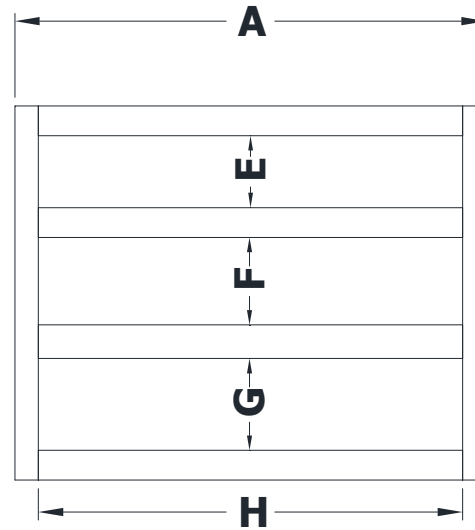

WALL MOUNT VANITY SPECIFICATIONS

Premier Overlay Collections Gentry, Lambiere, Yorkshire, and Zephyr

Cabinet height is 23 3/4". All dimensions are shown in inches rounded up or down to the nearest 1/8".
Available in 18" deep, depth does not include doors and drawer fronts which add 3/4".

Model	A	B	C	D	E	F	G	H
JW2421-	24"	21 3/4"	21"	19 1/4"	4 5/8"	5 5/8"	5 3/4"	21"
JW2721-	27"	21 3/4"	21"	19 1/4"	4 5/8"	5 5/8"	5 3/4"	24 1/4"
JW3021-	30"	21 3/4"	21"	19 1/4"	4 5/8"	5 5/8"	5 3/4"	27"
JW3321-	33"	21 3/4"	21"	19 1/4"	4 5/8"	5 5/8"	5 3/4"	30"