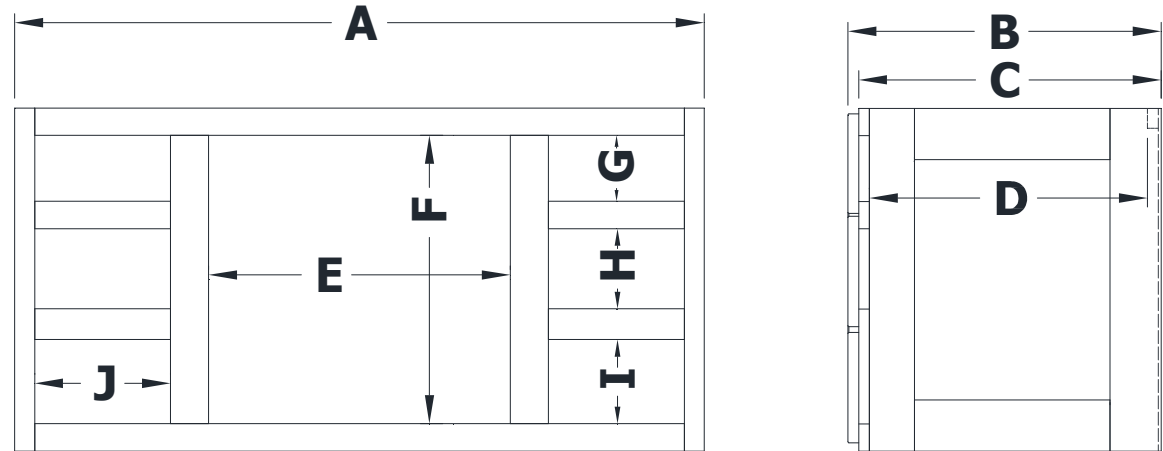

WALL MOUNT VANITY SPECIFICATIONS

Premier Overlay Collections Gentry, Lambiere, Yorkshire, and Zephyr

Cabinet height is 23 3/4". All dimensions are shown in inches rounded up or down to the nearest 1/8".
Available in 18" deep, depth does not include doors and drawer fronts which add 3/4".

Model	A	B	C	D	E	F	G	H	I	J
JF4821E	48"	21 3/4"	21"	19 1/4"	20 1/8"	20"	4 5/8"	5 5/8"	5 3/4"	9 3/8"
JF5421E	54"	21 3/4"	21"	19 1/4"	23 7/8"	20"	4 5/8"	5 5/8"	5 3/4"	9 3/8"
JF6021E	60"	21 3/4"	21"	19 1/4"	24 1/8"	20"	4 5/8"	5 5/8"	5 3/4"	12 3/8"