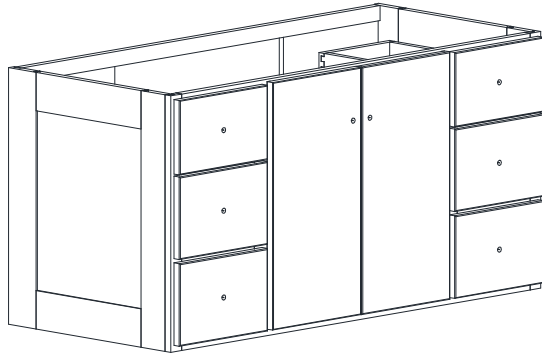

WALL MOUNT VANITY SPECIFICATIONS

Premier Overlay Collections Gentry, Lambiere, Yorkshire, and Zephyr

Cabinet height is 23 3/4". All dimensions are shown in inches rounded up or down to the nearest 1/8".
Available in 18" deep, depth does not include doors and drawer fronts which add 3/4".