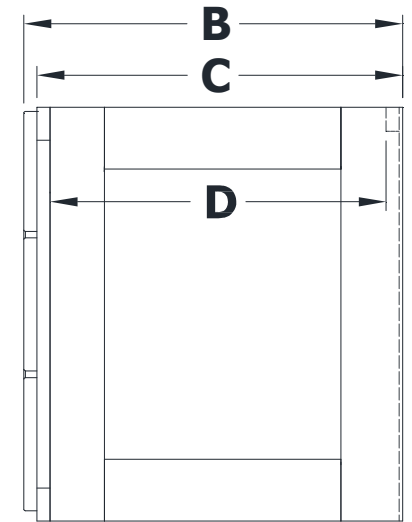

WALL MOUNT VANITY SPECIFICATIONS

Premier Overlay Collections Gentry, Lambiere, Yorkshire, and Zephyr

Cabinet height is 23 3/4". All dimensions are shown in inches rounded up or down to the nearest 1/8".
Available in 18" deep, depth does not include doors and drawer fronts which add 3/4".

Model	A	B	C	D	E	F	G	H	I	J
JF4221E	42"	21 3/4"	21"	19 1/4"	15 1/4"	20"	4 5/8"	5 5/8"	5 3/4"	9 3/8"