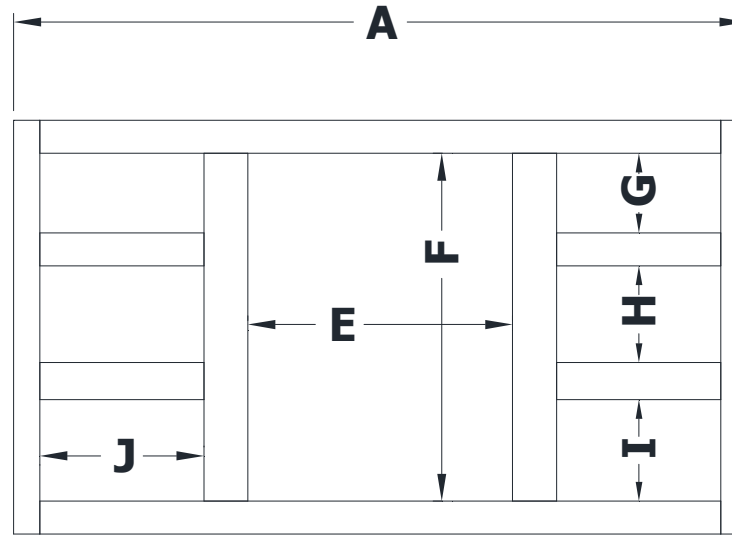

WALL MOUNT VANITY SPECIFICATIONS

Premier Overlay Collections Gentry, Lambiere, Yorkshire, and Zephyr

Cabinet height is 23 3/4". All dimensions are shown in inches rounded up or down to the nearest 1/8".
Available in 18" deep, depth does not include doors and drawer fronts which add 3/4".

Model	A	B	C	D	E	F	G	H	I	J
JF4221E	42"	21 3/4"	21"	19 1/4"	15 1/4"	20"	4 5/8"	5 5/8"	5 3/4"	9 3/8"