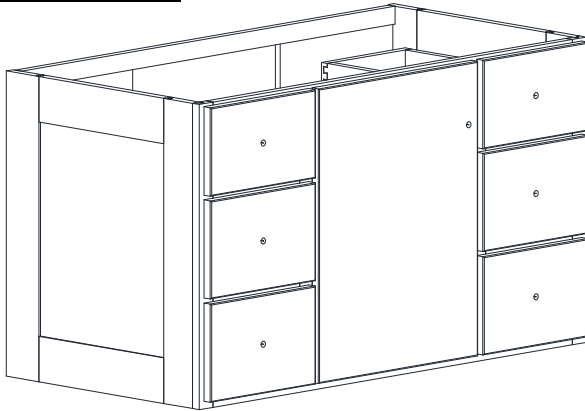

WALL MOUNT VANITY SPECIFICATIONS

Premier Overlay Collections Gentry, Lambiere, Yorkshire, and Zephyr

Cabinet height is 23 3/4". All dimensions are shown in inches rounded up or down to the nearest 1/8".
Available in 18" deep, depth does not include doors and drawer fronts which add 3/4".

Model	A	B	C	D	E	F	G	H	I	J
JF4221E	42"	21 3/4"	21"	19 1/4"	15 1/4"	20"	4 5/8"	5 5/8"	5 3/4"	9 3/8"