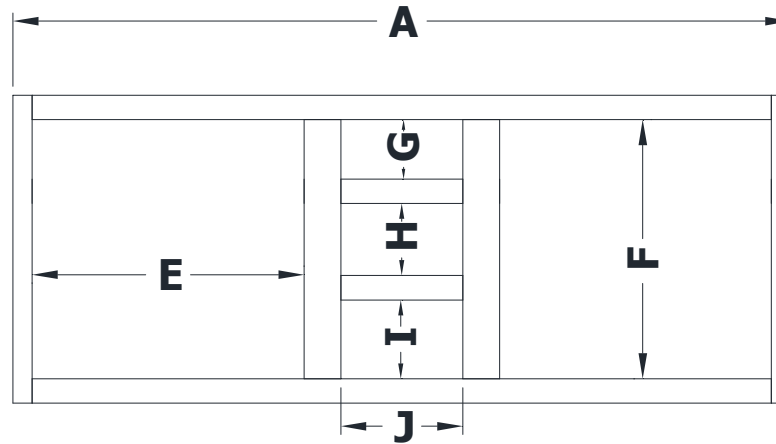

# WALL MOUNT VANITY SPECIFICATIONS

Premier Overlay Collections  
Gentry, Lambiere, Yorkshire, and Zephyr

2 bowl 60" vanity bowl centers are 12" from each end.

Cabinet height is 23 3/4". All dimensions are shown in inches rounded up or down to the nearest 1/8".  
Available in 18" deep, depth does not include doors and drawer fronts which add 3/4".

Model	A	B	C	D	E	F	G	H	I	J
JF6021O	60"	21 3/4"	21"	19 1/4"	21"	13 1/2"	4 5/8"	5 5/8"	5 3/4"	9 3/8"