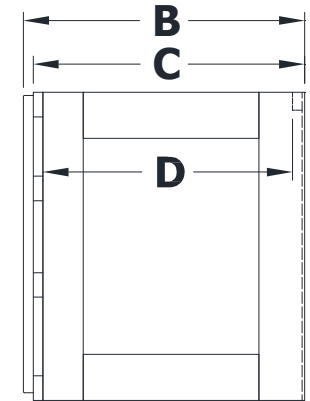

# WALL MOUNT VANITY SPECIFICATIONS

Premier Overlay Collections  
Gentry, Lambiere, Yorkshire, and Zephyr

2 bowl 60" vanity bowl centers are 12" from each end.

Cabinet height is 23 3/4". All dimensions are shown in inches rounded up or down to the nearest 1/8".  
Available in 18" deep, depth does not include doors and drawer fronts which add 3/4".

Model	A	B	C	D	E	F	G	H	I	J
JF6021O	60"	21 3/4"	21"	19 1/4"	21"	13 1/2"	4 5/8"	5 5/8"	5 3/4"	9 3/8"