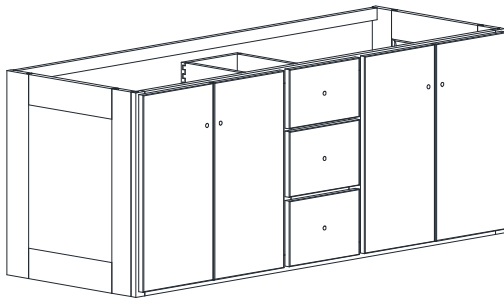

# WALL MOUNT VANITY SPECIFICATIONS

Premier Overlay Collections  
Gentry, Lambiere, Yorkshire, and Zephyr

2 bowl 60" vanity bowl centers are 12" from each end.

Cabinet height is 23 3/4". All dimensions are shown in inches rounded up or down to the nearest 1/8".  
Available in 18" deep, depth does not include doors and drawer fronts which add 3/4".

Model	A	B	C	D	E	F	G	H	I	J
JF6021O	60"	21 3/4"	21"	19 1/4"	21"	13 1/2"	4 5/8"	5 5/8"	5 3/4"	9 3/8"