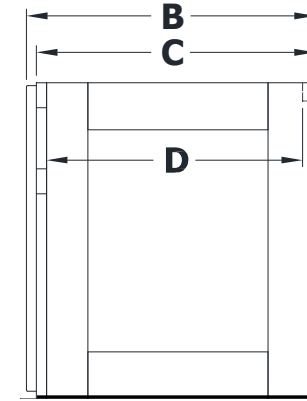

WALL MOUNT VANITY SPECIFICATIONS

Premier Overlay Collections
 Ashford, Gentry, Lambiere, Yorkshire, Zephyr

Cabinet height is 23 3/4". All dimensions are shown in inches rounded up or down to the nearest 1/8".
 Available in 18" deep, depth does not include doors and drawer fronts which add 3/4".

Model	A	B	C	D	E	F
JF2421-	24"	21 3/4"	21"	19 1/4"	21"	20"
JF2721-	27"	21 3/4"	21"	19 1/4"	24 1/4"	20"
JF3021-	30"	21 3/4"	21"	19 1/4"	27"	20"
JF3621-	36"	21 3/4"	21"	19 1/4"	33 1/4"	20"