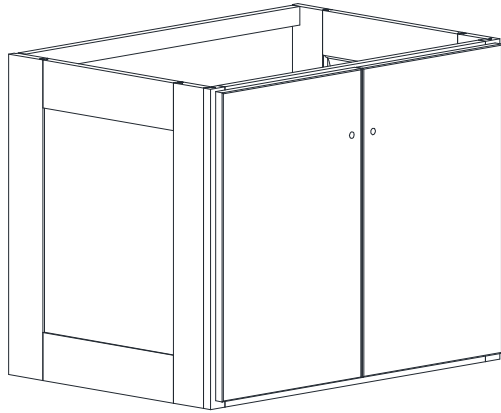

WALL MOUNT VANITY SPECIFICATIONS

Premier Overlay Collections
 Ashford, Gentry, Lambiere, Yorkshire, Zephyr

Cabinet height is 23 3/4". All dimensions are shown in inches rounded up or down to the nearest 1/8".
 Available in 18" deep, depth does not include doors and drawer fronts which add 3/4".

Model	A	B	C	D	E	F
JF2421-	24"	21 3/4"	21"	19 1/4"	21"	20"
JF2721-	27"	21 3/4"	21"	19 1/4"	24 1/4"	20"
JF3021-	30"	21 3/4"	21"	19 1/4"	27"	20"
JF3621-	36"	21 3/4"	21"	19 1/4"	33 1/4"	20"