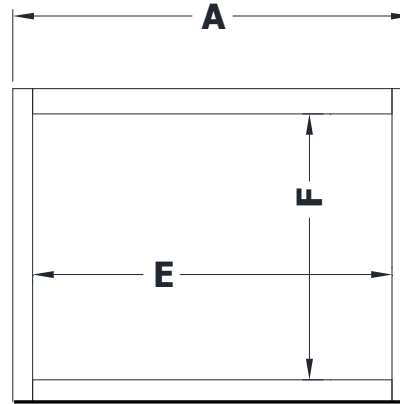

WALL MOUNT VANITY SPECIFICATIONS

Premier Overlay Collections
 Ashford, Gentry, Lambiere, Yorkshire, Zephyr

Cabinet height is 23 3/4". All dimensions are shown in inches rounded up or down to the nearest 1/8".
 Available in 18" deep, depth does not include doors and drawer fronts which add 3/4".

Model	A	B	C	D	E	F
JF2421-	24"	21 3/4"	21"	19 1/4"	21"	20"
JF2721-	27"	21 3/4"	21"	19 1/4"	24 1/4"	20"
JF3021-	30"	21 3/4"	21"	19 1/4"	27"	20"
JF3621-	36"	21 3/4"	21"	19 1/4"	33 1/4"	20"