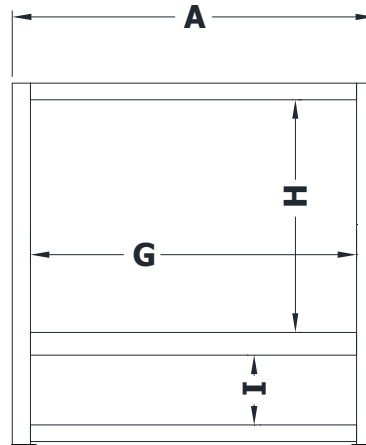

# VANITY SPECIFICATIONS

## Premier Overlay Collections Ashford, Gentry, Lambiere, Yorkshire and Zephyr

Cabinet height is 33 1/2". All dimensions are shown in inches rounded up or down to the nearest 1/8".

Also available in 16" and 18" deep, depth does not include doors and drawer fronts which add 3/4".

33", 36" and 42" models are not available in 16" depth.

Model	A	B	C	D	G	H	I
EV2421Q	24"	21 3/4"	21"	19 1/4"	21"	19 1/4"	5 3/4"
EV2721Q	27"	21 3/4"	21"	19 1/4"	24 1/4"	19 1/4"	5 3/4"
EV3021Q	30"	21 3/4"	21"	19 1/4"	27"	19 1/4"	5 3/4"
EV3321Q	33"	21 3/4"	21"	19 1/4"	30"	19 1/4"	5 3/4"
EV3621Q	36"	21 3/4"	21"	19 1/4"	33 1/4"	19 1/4"	5 3/4"