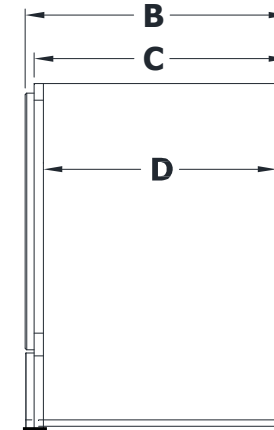

# VANITY SPECIFICATIONS

## Premier Overlay Collections Ashford, Gentry, Lambiere, Yorkshire and Zephyr

Cabinet height is 33 1/2". All dimensions are shown in inches rounded up or down to the nearest 1/8".

Also available in 16" and 18" deep, depth does not include doors and drawer fronts which add 3/4".

33", 36" and 42" models are not available in 16" depth.

Model	A	B	C	D	G	H	I
EV2421Q	24"	21 3/4"	21"	19 1/4"	21"	19 1/4"	5 3/4"
EV2721Q	27"	21 3/4"	21"	19 1/4"	24 1/4"	19 1/4"	5 3/4"
EV3021Q	30"	21 3/4"	21"	19 1/4"	27"	19 1/4"	5 3/4"
EV3321Q	33"	21 3/4"	21"	19 1/4"	30"	19 1/4"	5 3/4"
EV3621Q	36"	21 3/4"	21"	19 1/4"	33 1/4"	19 1/4"	5 3/4"