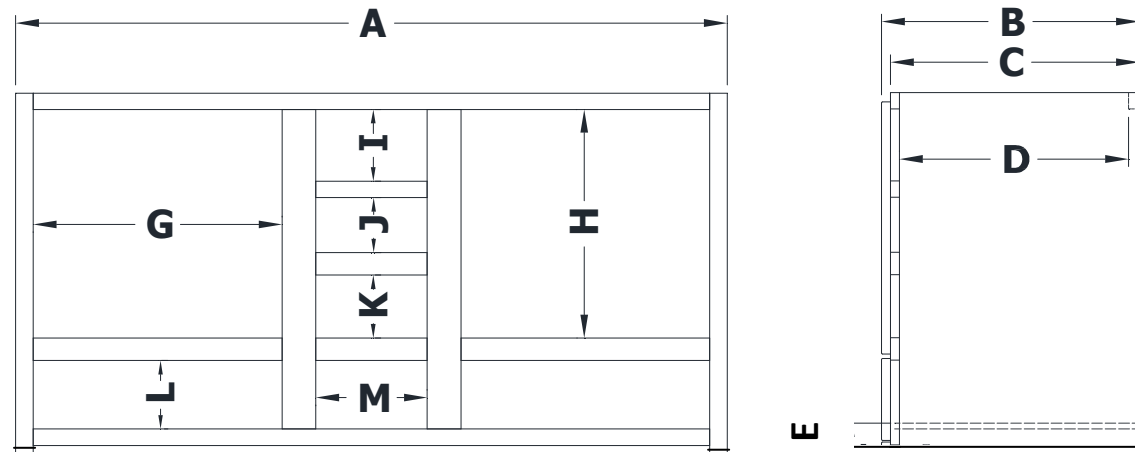

# VANITY SPECIFICATIONS

Premier Overlay Collections  
 Ashford, Gentry, Lambiere, Yorkshire and Zehpyr

2 bowl 60" vanity bowl centers are 12" from each end.

Cabinet height is 34 1/2". All dimensions are shown in inches rounded up or down to the nearest 1/8".

Available in 18" deep, depth does not include doors and drawer fronts which add 3/4".

Legs on this model are 4 3/4" tall.

Model	A	B	C	D	E	F	G	H	I	J	K	L	M
EQ60210	60"	21 3/4"	21"	19 1/4"	1 7/8"	NA	21"	19 1/4"	6 1/8"	4 3/4"	5 1/4"	5 3/4"	9 3/8"

# VANITY SPECIFICATIONS