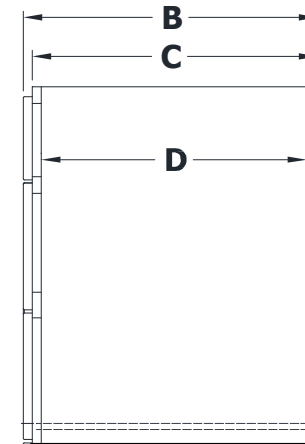

VANITY SPECIFICATIONS

Premier Overlay Collections Ashford, Gentry, Lambiere, Yorkshire and Zephyr

Cabinet height is 33 1/2". All dimensions are shown in inches rounded up or down to the nearest 1/8".
Available in 18" deep, depth does not include doors and drawer fronts which add 3/4".

Model	A	B	C	D	G	H	I	J	K	M
EK4821E	48"	21 3/4"	21"	19 1/4"	21"	26 7/16"	6 1/8"	8 1/4"	8 3/4"	9 3/8"
EK6021E	60"	21 3/4"	21"	19 1/4"	27 1/16"	26 7/16"	6 1/8"	8 1/4"	8 3/4"	12 1/2"