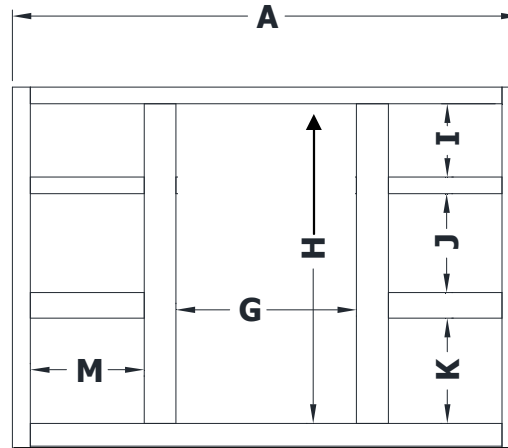

VANITY SPECIFICATIONS

Premier Overlay Collections Ashford, Gentry, Lambiere, Yorkshire and Zephyr

Cabinet height is 33 1/2". All dimensions are shown in inches rounded up or down to the nearest 1/8".
Available in 18" deep, depth does not include doors and drawer fronts which add 3/4".

Model	A	B	C	D	G	H	I	J	K	M
EK4821E	48"	21 3/4"	21"	19 1/4"	21"	26 7/16"	6 1/8"	8 1/4"	8 3/4"	9 3/8"
EK6021E	60"	21 3/4"	21"	19 1/4"	27 1/16"	26 7/16"	6 1/8"	8 1/4"	8 3/4"	12 1/2"